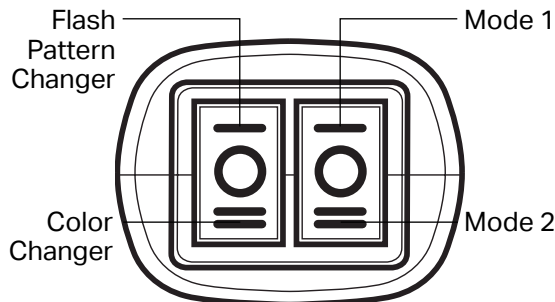

# QUAD 2X DASH

PART NUMBER: **Q-2120**

## ▲ KEY FEATURES

- 15-programmable Color Settings: *Single, Dual, Tri & Quad*
- Syncs with T3, Cannon, Under Mirror Puck, FSM
- 2-user programmable modes
- Flood mode pattern capable
- Cruise mode pattern capable
- Stop, turn & tail pattern capable
- Built-in shield to protect against flash back
- 60° optical light spread for Off-axis visibility
- Comes with 2 mounting options: *suction-cup & 3M permanent tape*
- Cig-plug with color, pattern & mode switches

## ▲ SPECIFICATIONS

Dimensions	1.7" x 4.97" x 13.8"
Warranty	5 years

Voltage	10-18 Volts DC
Current Draw	1.5 Amp

## ▲ WIRING DIAGRAM

Wire:	Function:
Red	12V+, Mode 1
Black	12V-, Ground
Yellow	12V+, Mode 2
White	12V+, Mode 3
Green	12V+, Color Change
Blue	12V-, Sync/Pattern