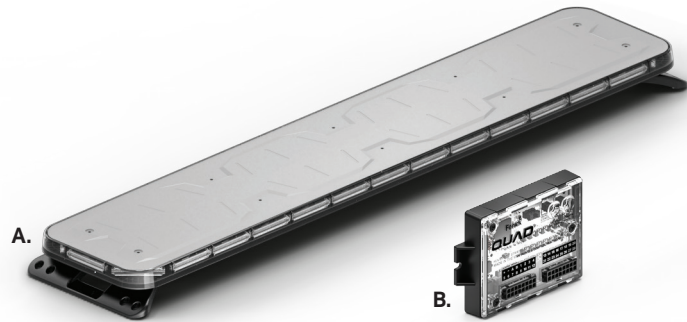

QUANTUM® 60" LIGHTBAR

A. Quantum® 60" Lightbar
B. Quad Converter [included]

PART NUMBER	DIMENSIONS	VOLTAGE	CURRENT DRAW	LED COLORS
A. QT-6020	1.6" x 11.8" x 59.8"	10-18 V DC	18 Amps	R B A W
B. Q-0020	1" x 2.6" x 4.1"	10-18 V DC	1 Amp	

MOUNTING:

SOFTWARE:

CERTIFICATIONS:

DESCRIPTION:

The Feniex Quantum® it's the world's first patented 4 color brightest emergency warning product series. Available in 4 configuration types; Single, Dual, Tri and Quad across a family of 6 Light Bars, 5 light sticks, and 20+ Vehicle specific Inner Bars. At Feniex we will manufacture the Quantum® Series, with all 4 versions of Single, Dual, Tri and Quad, in 1 part number with the ability to be unlocked by a Feniex authorized dealer to any version depending on the customer's needs at an additional cost. No more securing customer configuration. No more paying for technology that's not needed. No more long production wait times. Pay for what you need and customize what you want, all under 1 part number.

- Available in Single, Dual, Tri and Quad Color Versions
- Each Module has Amber, Blue, White & Red Colors
- Computer Programmable with Unlock Quantum® Software
- Integrated Features & Functions:
 - Takedown, Alley & Flood Mode
 - Front & Rear Flashing Modes
 - DOT Stop-Turn-Tail Modes
 - Arrow Directional Modes
 - Dim & Cut-off Modes
 - Cruise & Park Modes
 - California Red Mode
- 28 Programmable Modes
- Over 20 Warning Flash Patterns
- 60° Wide Optical Light Spread
- Aluminum Top Cover Provides Structural Reinforcement
- Easy Field Serviceability with Plug-&-Play Connectivity
- Packaged with Quad Converter providing 28 programmable modes
- Hook-mount supports 30+ vehicle makes & models
- Permanent, Headache, Hook & Adjustable Mounts Available
- Rugged Aluminum Chassis Prevents Bowing
- Cable Length: 15 Feet
- 720 LED Count
- Quad Converter