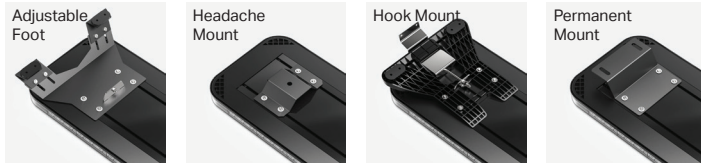

QUANTUM® 60" LIGHTBAR

A. Quantum® 60" Lightbar
B. Quad Converter [included]

PART NUMBER	DIMENSIONS	VOLTAGE	CURRENT DRAW	LED COLORS
A. QT-6020	1.6" x 11.8" x 59.8"	10-18 V DC	18 Amps	R B A W
B. Q-0020	1" x 2.6" x 4.1"	10-18 V DC	1 Amp	

MOUNTING:

SOFTWARE:

CERTIFICATIONS:

DESCRIPTION:

The Feniex Quantum® it's the world's first patented 4 color brightest emergency warning product series. Available in 4 configuration types; Single, Dual, Tri and Quad across a family of 6 Light Bars, 5 light sticks, and 20+ Vehicle specific Inner Bars. At Feniex we will manufacture the Quantum® Series, with all 4 versions of Single, Dual, Tri and Quad, in 1 part number with the ability to be unlocked by a Feniex authorized dealer to any version depending on the customer's needs at an additional cost. No more securing customer configuration. No more paying for technology that's not needed. No more long production wait times. Pay for what you need and customize what you want, all under 1 part number.

- Available in Single, Dual, Tri and Quad Color Versions
- Each Module has Amber, Blue, White & Red Colors
- Computer Programmable with Unlock Quantum® Software
- Integrated Features & Functions:
 - Takedown, Alley & Flood Mode
 - Front & Rear Flashing Modes
 - DOT Stop-Turn-Tail Modes
 - Arrow Directional Modes
 - Dim & Cut-off Modes
 - Cruise & Park Modes
 - California Red Mode
- 28 Programmable Modes
- Over 20 Warning Flash Patterns
- 60° Wide Optical Light Spread
- Aluminum Top Cover Provides Structural Reinforcement
- Easy Field Serviceability with Plug-&-Play Connectivity
- Packaged with Quad Converter providing 28 programmable modes
- Hook-mount supports 30+ vehicle makes & models
- Permanent, Headache, Hook & Adjustable Mounts Available
- Rugged Aluminum Chassis Prevents Bowing
- Cable Length: 15 Feet
- 720 LED Count
- Quad Converter