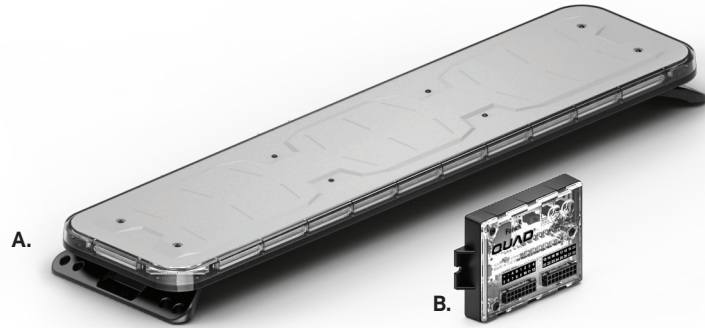

QUANTUM® 49" LIGHTBAR

- A. Quantum® 49" Lightbar
- B. Quad Converter [included]

PART NUMBER	DIMENSIONS	VOLTAGE	CURRENT DRAW	LED COLORS
A. QT-4918	1.6" x 11.8" x 49.15"	10-18 V DC	16 Amps	R B A W
B. Q-0020	1" x 2.6" x 4.1"	10-18 V DC	1 Amp	

MOUNTING:

SOFTWARE:

CERTIFICATIONS:

DESCRIPTION:

The Feniex Quantum® it's the world's first patented 4 color brightest emergency warning product series. Available in 4 configuration types; Single, Dual, Tri and Quad across a family of 6 Light Bars, 5 light sticks, and 20+ Vehicle specific Inner Bars. At Feniex we will manufacture the Quantum® Series, with all 4 versions of Single, Dual, Tri and Quad, in 1 part number with the ability to be unlocked by a Feniex authorized dealer to any version depending on the customer's needs at an additional cost. No more securing customer configuration. No more paying for technology that's not needed. No more long production wait times. Pay for what you need and customize what you want, all under 1 part number.

- Available in Single, Dual, Tri and Quad Color Versions
- Each Module has Amber, Blue, White & Red Colors
- Computer Programmable with Unlock Quantum® Software
- Integrated Features & Functions:
 - Takedown, Alley & Flood Mode
 - Front & Rear Flashing Modes
 - DOT Stop-Turn-Tail Modes
 - Arrow Directional Modes
 - Dim & Cut-off Modes
 - Cruise & Park Modes
 - California Red Mode
- 28 Programmable Modes
- Over 20 Warning Flash Patterns
- 60° Wide Optical Light Spread
- Aluminum Top Cover Provides Structural Reinforcement
- Easy Field Serviceability with Plug-&-Play Connectivity
- Packaged with Quad Converter providing 28 programmable modes
- Hook-mount supports 30+ vehicle makes & models
- Permanent, Headache, Hook & Adjustable Mounts Available
- Rugged Aluminum Chassis Prevents Bowing
- Cable Length: 15 Feet
- 624 LED Count
- Quad Converter