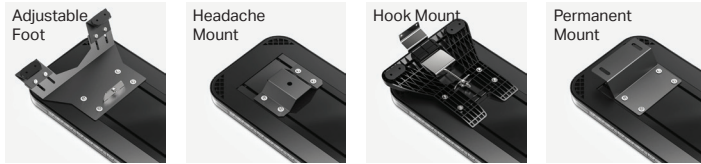

QUANTUM® 49" LIGHTBAR

- A. Quantum® 49" Lightbar
- B. Quad Converter [included]

PART NUMBER	DIMENSIONS	VOLTAGE	CURRENT DRAW	LED COLORS
A. QT-4918	1.6" x 11.8" x 49.15"	10-18 V DC	16 Amps	R B A W
B. Q-0020	1" x 2.6" x 4.1"	10-18 V DC	1 Amp	

MOUNTING:

SOFTWARE:

CERTIFICATIONS:

DESCRIPTION:

The Feniex Quantum® it's the world's first patented 4 color brightest emergency warning product series. Available in 4 configuration types; Single, Dual, Tri and Quad across a family of 6 Light Bars, 5 light sticks, and 20+ Vehicle specific Inner Bars. At Feniex we will manufacture the Quantum® Series, with all 4 versions of Single, Dual, Tri and Quad, in 1 part number with the ability to be unlocked by a Feniex authorized dealer to any version depending on the customer's needs at an additional cost. No more securing customer configuration. No more paying for technology that's not needed. No more long production wait times. Pay for what you need and customize what you want, all under 1 part number.

- Available in Single, Dual, Tri and Quad Color Versions
- Each Module has Amber, Blue, White & Red Colors
- Computer Programmable with Unlock Quantum® Software
- Integrated Features & Functions:
 - Takedown, Alley & Flood Mode
 - Front & Rear Flashing Modes
 - DOT Stop-Turn-Tail Modes
 - Arrow Directional Modes
 - Dim & Cut-off Modes
 - Cruise & Park Modes
 - California Red Mode
- 28 Programmable Modes
- Over 20 Warning Flash Patterns
- 60° Wide Optical Light Spread
- Aluminum Top Cover Provides Structural Reinforcement
- Easy Field Serviceability with Plug-&-Play Connectivity
- Packaged with Quad Converter providing 28 programmable modes
- Hook-mount supports 30+ vehicle makes & models
- Permanent, Headache, Hook & Adjustable Mounts Available
- Rugged Aluminum Chassis Prevents Bowing
- Cable Length: 15 Feet
- 624 LED Count
- Quad Converter