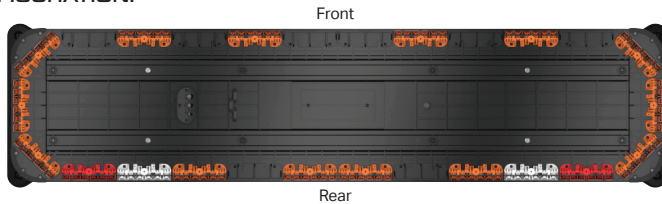

FUSION® AMBER TOW 49" LIGHTBAR

A. Fusion® Amber Tow 49" Lightbar

A.

PART NUMBER	DIMENSIONS	VOLTAGE	CURRENT DRAW	LED COLORS
A. FS-0320-A	1.6" x 11.8" x 49.2"	10-18 V DC	14 Amps	A  R  W 

MOUNTING:

CONFIGURATION:

- Available in Single Color Amber
- Compatible with a 4200 Mini, 4200 DL, Typhoon and Feniex ONE Controller
- Integrated features & functions:
 - Stop, Turn & Tail
 - Worklight
- 108x single color led count
- 16 programmable flash patterns
- Field servicable
- 40° optical light spread for long-range visibility
- 15' cable length
- Standard hook-mount supports 30+ vehicle makes & models
- 21600 Lumens
- Cable length: 15'
- IP66 Weather-resistant