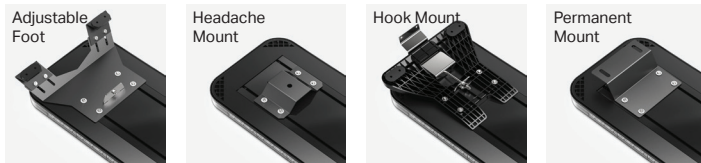

FUSION® AMBER TOW 49" LIGHTBAR

A. Fusion® Amber Tow 49" Lightbar

A.

PART NUMBER	DIMENSIONS	VOLTAGE	CURRENT DRAW	LED COLORS
A. FS-0320-A	1.6" x 11.8" x 49.2"	10-18 V DC	14 Amps	A  R  W 

MOUNTING:

CONFIGURATION:

- Available in Single Color Amber
- Compatible with a 4200 Mini, 4200 DL, Typhoon and Feniex ONE Controller
- Integrated features & functions:
 - Stop, Turn & Tail
 - Worklight
- 108x single color led count
- 16 programmable flash patterns
- Field servicable
- 40° optical light spread for long-range visibility
- 15' cable length
- Standard hook-mount supports 30+ vehicle makes & models
- 21600 Lumens
- Cable length: 15'
- IP66 Weather-resistant