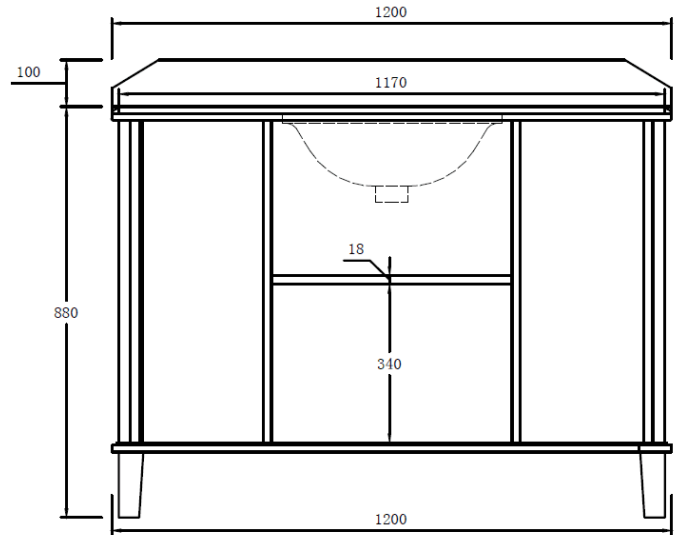

## Coventry 120 x 55 Single Bowl Satin White Vanity with Real Marble Top & Ceramic Undercounter Basin

Code: CO120W

### Specifications

- Top Material: Genuine Carrara marble
- Basin Material: Ceramic
- Vanity Material: Genuine rubberwood timber
- Vanity Finish: White Polyurethane Satin
- Requires waste: 32mm with overflow
- Tap Holes Available: One or three
- Configuration: Two soft close doors, six soft close drawers
- Knob handles available in matte black and chrome, antique brass available upon request
- Includes adjustable internal shelf
- Includes 100mm high marble splashback
- Suitable for P-trap and S-trap installation
- Natural stone variations:
  - Marble is a natural material so each top is one of a kind.
  - As it is a product of nature, it is prone to variations in colour, shade, pattern, texture, and density; all of which are inherent in such natural materials.
  - It is these characteristics that add to the beauty and charm of the material.