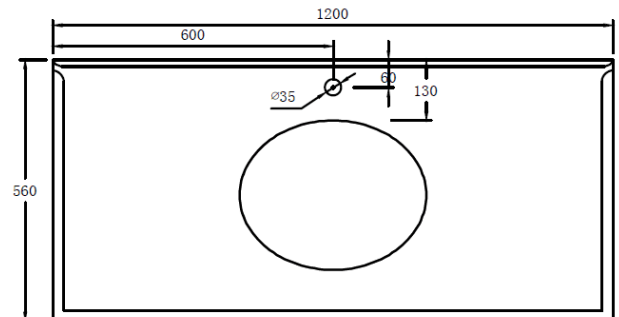

## Coventry 120 x 55 Single Bowl Satin White Vanity with Real Marble Top & Ceramic Undercounter Basin

Code: CO120W

### Specifications

- Top Material: Genuine Carrara marble
- Basin Material: Ceramic
- Vanity Material: Genuine rubberwood timber
- Vanity Finish: White Polyurethane Satin
- Requires waste: 32mm with overflow
- Tap Holes Available: One or three
- Configuration: Two soft close doors, six soft close drawers
- Knob handles available in matte black and chrome, antique brass available upon request
- Includes adjustable internal shelf
- Includes 100mm high marble splashback
- Suitable for P-trap and S-trap installation
- Natural stone variations:
  - Marble is a natural material so each top is one of a kind.
  - As it is a product of nature, it is prone to variations in colour, shade, pattern, texture, and density; all of which are inherent in such natural materials.
  - It is these characteristics that add to the beauty and charm of the material.