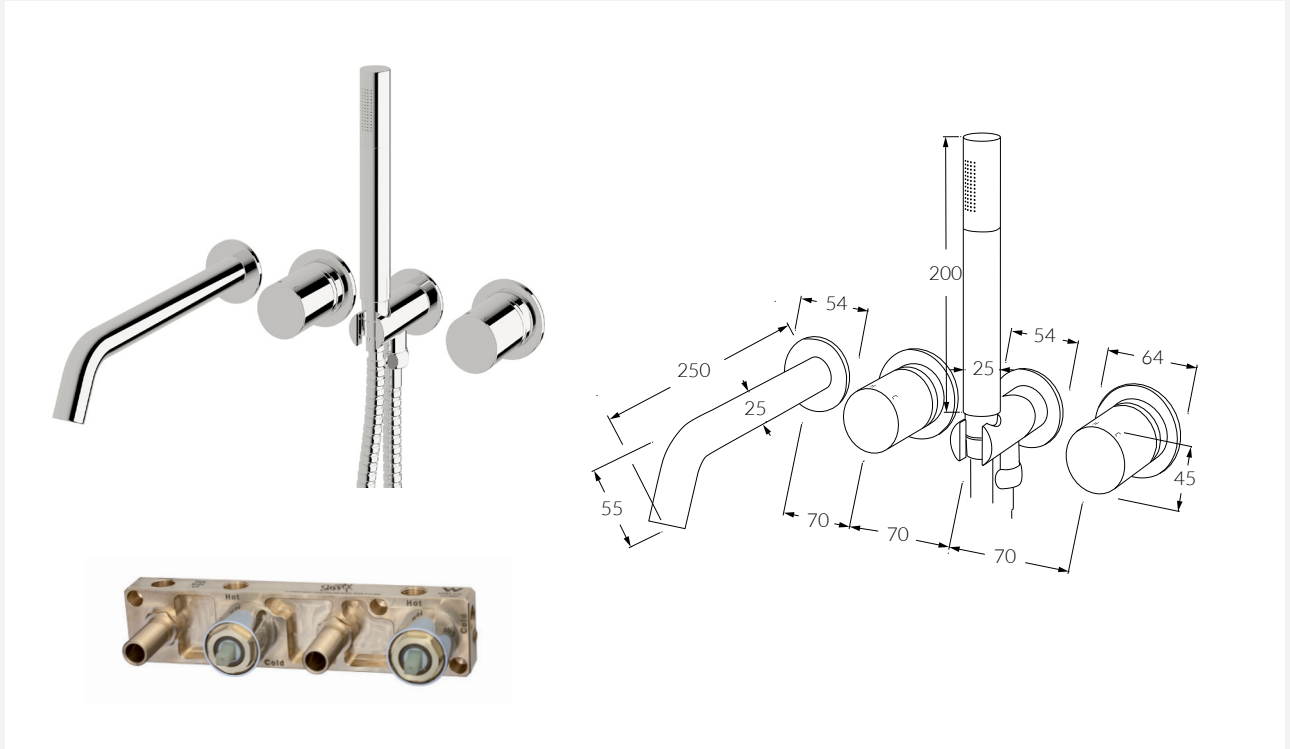

INFORMATION SHEET

**Circa Bath Mixer System RH with Handshower 250mm**

Product code:	Available Options:
RBMS250RH	Right hand operation
RBMS250LH	Left hand operation

FEATURING THE SUSSEX MASTERFIT

A new innovative all-in-one plumbing unit that simplifies the installation process of mixer and outlet combinations.

- Made in Australia from high quality solid brass
- Precision engineered to Australian Standards
- Significant savings in Cost, Labour and Time
- Easy to install
- Mixers, outlets and backplates fit perfectly every time
- Standards ½" BSP connections for plumbing fittings
- Simultaneous use of two outlets
- Mixer cartridges fully serviceable after installation
- Generous tolerance for wall cover thicknesses