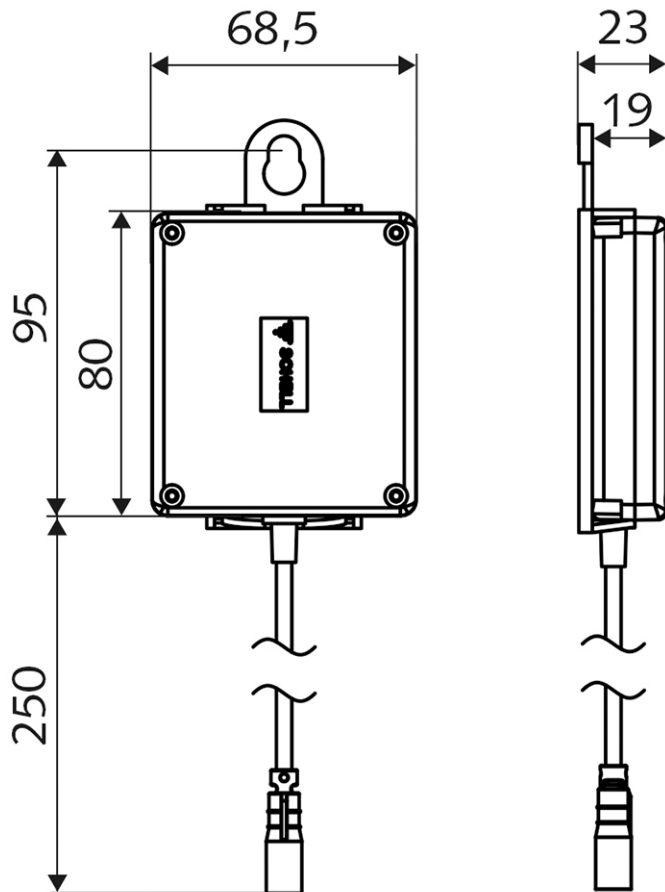

# Celis E (3 pin) 6V Battery Pack

**Product Image**

**Product Details**

<b>SKU:</b>	<b>015570099</b>
Brand:	Schell
Range:	Celis
Warranty:	2 Years

**Additional Features**

**Required Product**

Celis E Tap

**Recommended Products**

**Additional Notes**

- \* 012640699
- \* 012650699

**Technical Specification**

*Note: All dimensions are in millimetres and are subject to normal manufacturing variations. Always use the physical product measurements for cut-outs and rough-ins as the technical details shown may differ from the actual product. Use acetic cured silicone sealant. Do not use epoxy type adhesives. Clean with damp cloth. Do not use abrasive cleaners, liquids or pastes.*