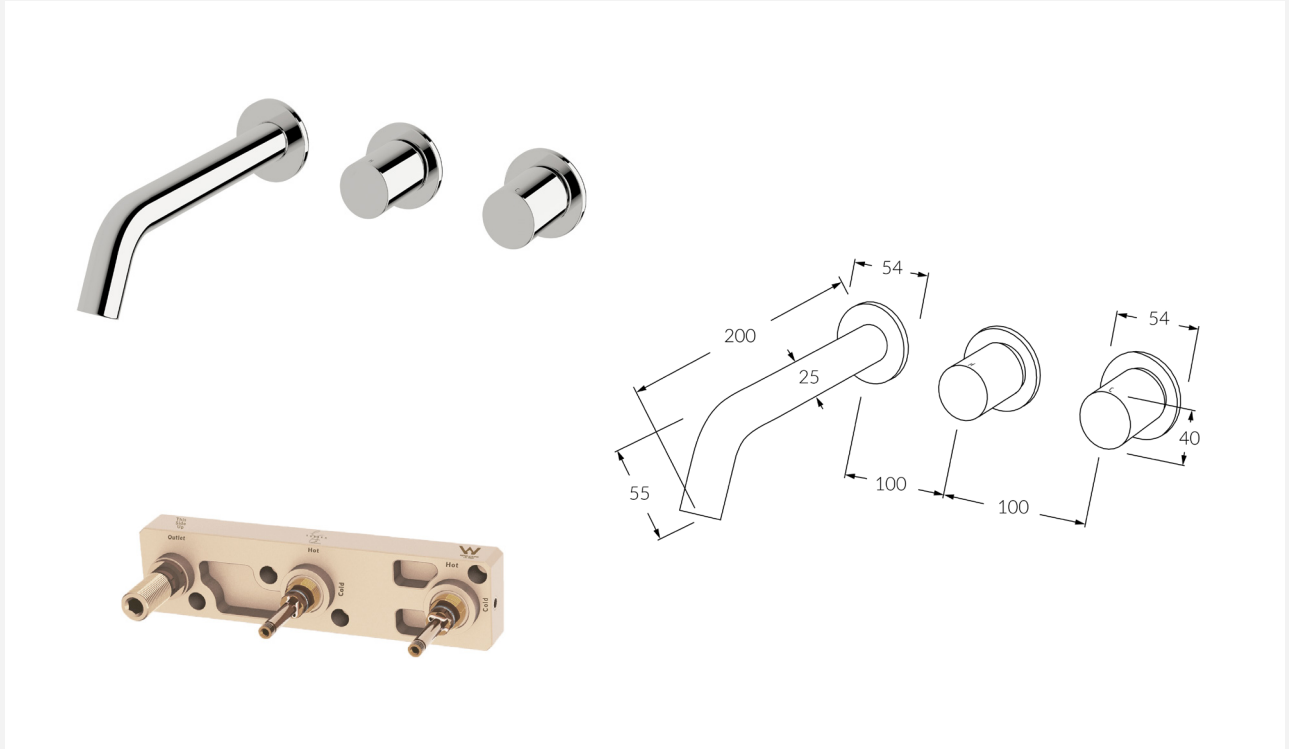

INFORMATION SHEET

**Circa Wall Basin Hostess System RH 200mm**

Product code:    Available Option:  
 RWBHS200RH    Right hand operation  
 RWBHS200LH    Left hand operation

**FEATURING THE SUSSEX MASTERFIT**

A new innovative all-in-one plumbing unit that simplifies the installation process of mixer and outlet combinations.

- Made in Australia from high quality solid brass
- Precision engineered to Australian Standards
- Significant savings in Cost, Labour and Time
- Easy to install
- Mixers, outlets and backplates fit perfectly every time
- Standards 1/2" BSP connections for plumbing fittings
- Mixer cartridges fully serviceable after installation
- Generous tolerance for wall cover thicknesses