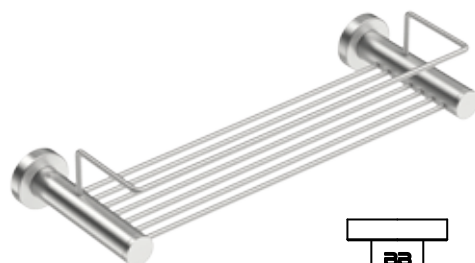

4620 SHOWER RACK 330mm

4600 Series Premium Collection

Wall Fixings Supplied:
Masonry

Code: 4620POLSH
Finish: Polished
GRADE 304 Stainless Steel

Code: 4620BRSH
Finish: Brushed
GRADE 304 Stainless Steel

Original UX Fischer® supplied,
phased in from June 2015.

Dimensions given are in **mm**.
Bathroom Butler® reserves the right to alter and/or remove
designs from time to time without prior notice.
This drawing is to be used for reference purposes only. E &O.E.