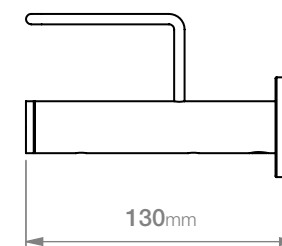

4620 SHOWER RACK 330mm

4600 Series Premium Collection

Wall Fixings Supplied:
Masonry

Code: 4620POLSH
Finish: Polished
GRADE 304 Stainless Steel

Code: 4620BRSH
Finish: Brushed
GRADE 304 Stainless Steel

Original UX Fischer® supplied,
phased in from June 2015.

Dimensions given are in **mm**.
Bathroom Butler® reserves the right to alter and/or remove
designs from time to time without prior notice.
This drawing is to be used for reference purposes only. E &O.E.