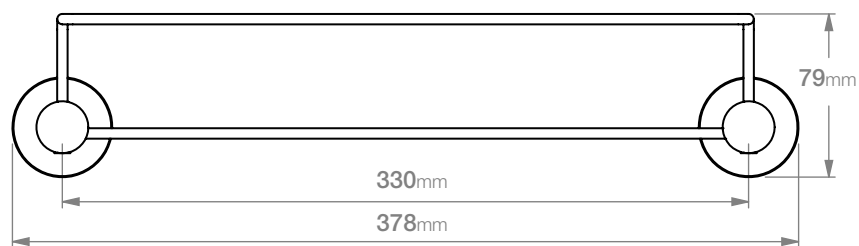

4620 SHOWER RACK 330mm

4600 Series Premium Collection

Wall Fixings Supplied:
Masonry

Code: 4620POLSH
Finish: Polished
GRADE 304 Stainless Steel

Code: 4620BRSH
Finish: Brushed
GRADE 304 Stainless Steel

Original UX Fischer® supplied,
phased in from June 2015.

Dimensions given are in **mm**.
Bathroom Butler® reserves the right to alter and/or remove
designs from time to time without prior notice.
This drawing is to be used for reference purposes only. E &O.E.