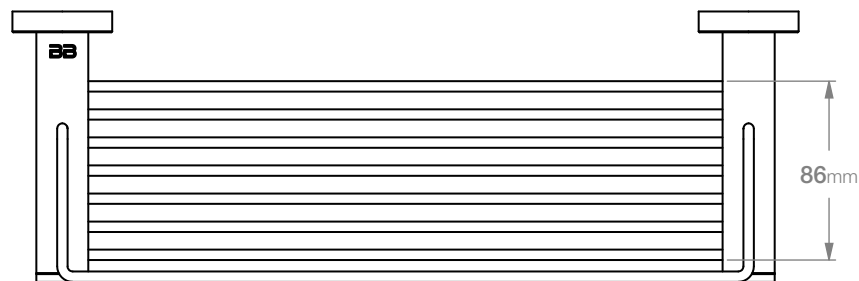

4620 SHOWER RACK 330mm

4600 Series Premium Collection

Wall Fixings Supplied:
Masonry

Code: 4620POLSH
Finish: Polished
GRADE 304 Stainless Steel

Code: 4620BRSH
Finish: Brushed
GRADE 304 Stainless Steel

Original UX Fischer® supplied,
phased in from June 2015.

Dimensions given are in **mm**.
Bathroom Butler® reserves the right to alter and/or remove
designs from time to time without prior notice.
This drawing is to be used for reference purposes only. E &O.E.