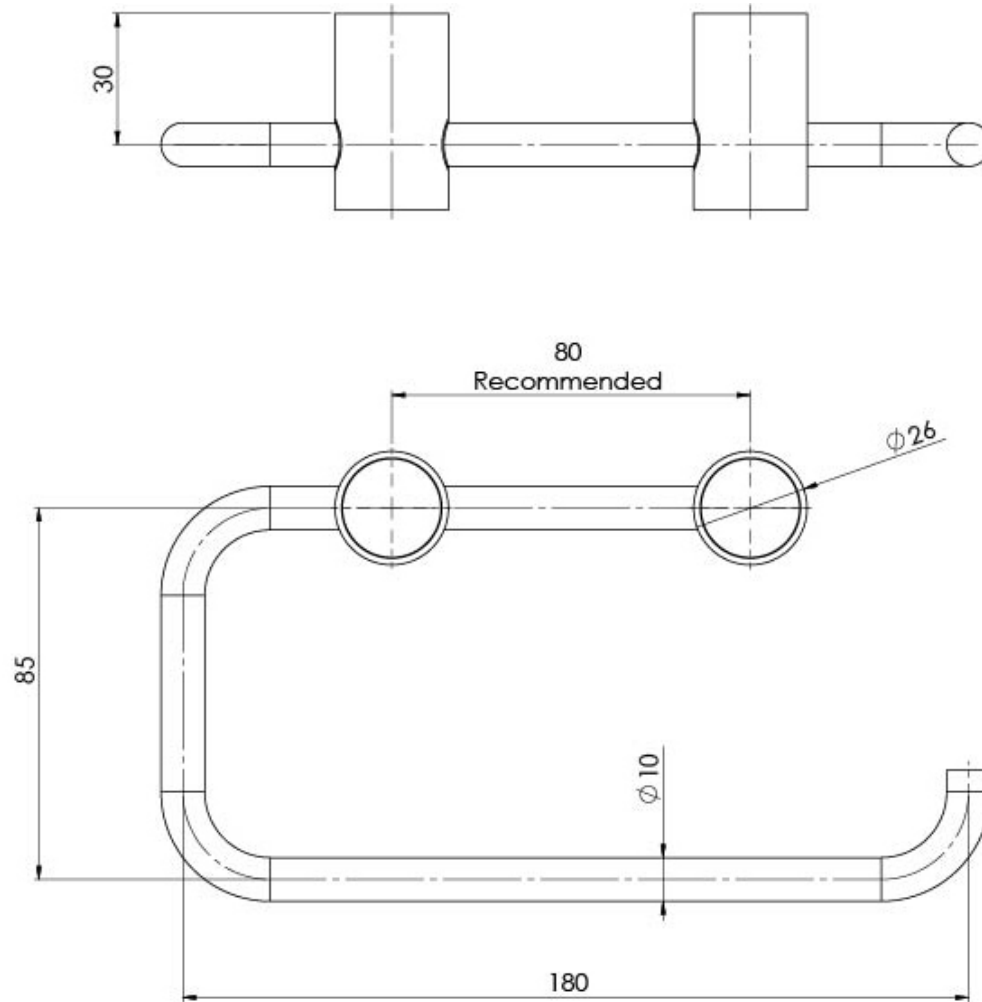

VIVID SLIMLINE

VIVID SLIMLINE TOILET ROLL HOLDER

SPECIFICATIONS

AVAILABLE IN

111-8200-00
Chrome

111-8200-40
Brushed Nickel

111-8200-10
Matte Black

111-8200-12
Brushed Gold