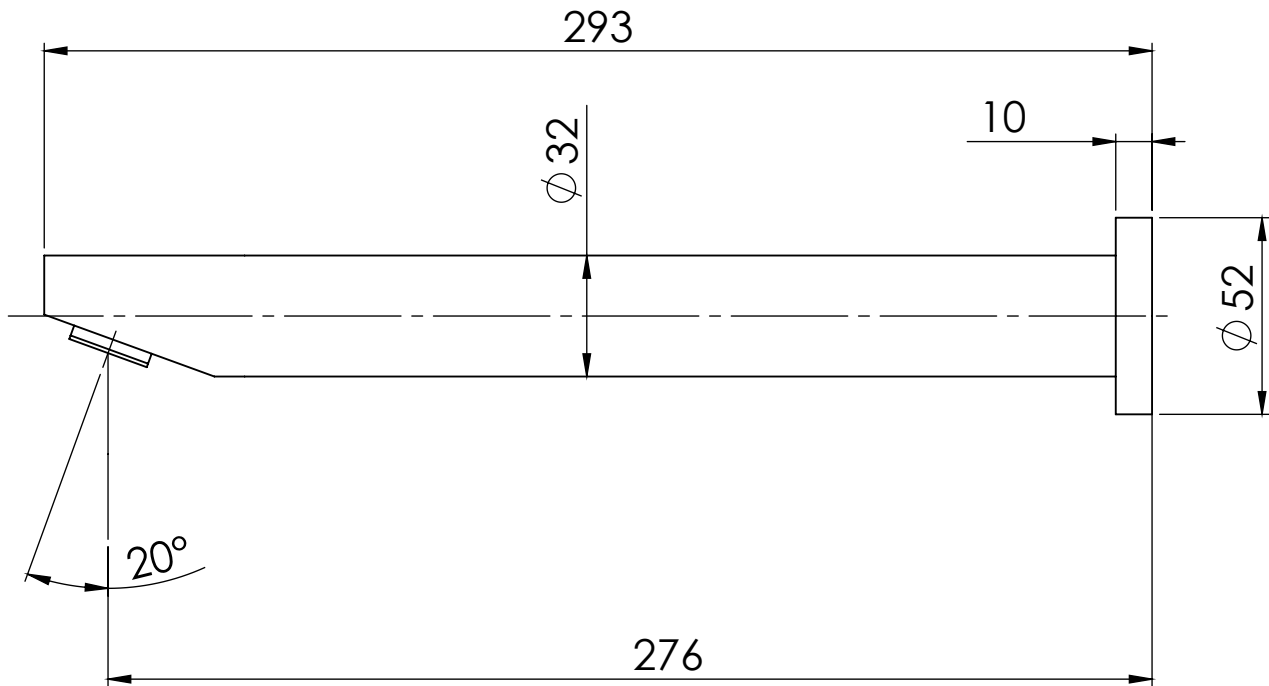

AVAILABLE IN:

CHROME MATTE BLACK GUN METAL BRUSHED NICKEL BRUSHED GOLD

COMING SOON

FOR MORE INFORMATION VISIT
www.phoenixtapware.com.au