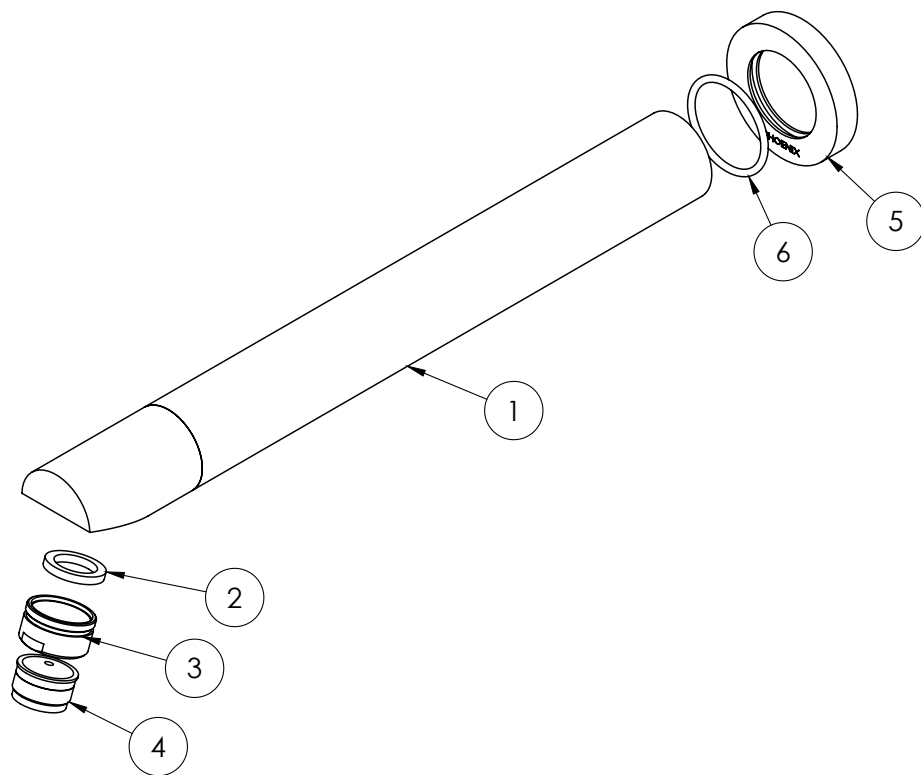

GUN METAL

WELS:

N/A

PARTS LIST

1. SPOUT
2. AERATOR GASKET
3. HOUSING
4. AERATOR
5. DRESS RING
6. O-RING 32X2.5

MAINTENANCE AND CARE:

- All surfaces should be cleaned with mild liquid detergent or soap and water.
- Do not use cream cleaners or citrus based cleaning products, as they are abrasive.
- Use of unsuitable cleaning agents may damage the surface. Any damage caused in this way will not be covered by warranty.

PACKAGING INCLUDES

- 1 x Wall outlet
- 1 x Dress ring
- 1 x Installation instructions
- 1 x Warranty card

PLEASE [CLICK HERE](#) TO VIEW FULL WARRANTY

While we aim to ensure the specifications shown are correct at time of printing, Phoenix Tapware reserves the right to make modifications without prior notice. Always use the physical product measurements for mark-ups and roughing-in as the line drawing shown may differ from the actual product over time. All measurements are shown in millimetres.