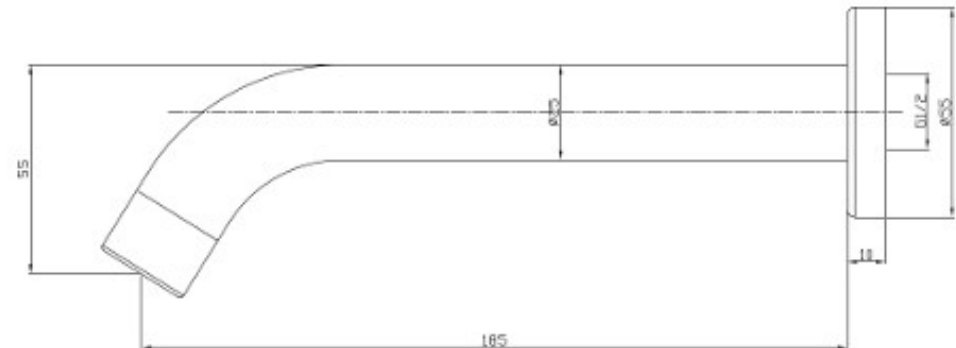

Millennium

Mixers • Showers • Accesories • Baths • Basins

CIOSO BATH SPOUT 185MM CHROME 10394

- Contemporary new design
- 15 Year replacement warranty
- Available in chrome & black
- Maximum operating pressure 500kpa
- Minimum operating pressure 150kpa
- Maximum water temperature 80 degrees
- Must be installed by a licensed plumber