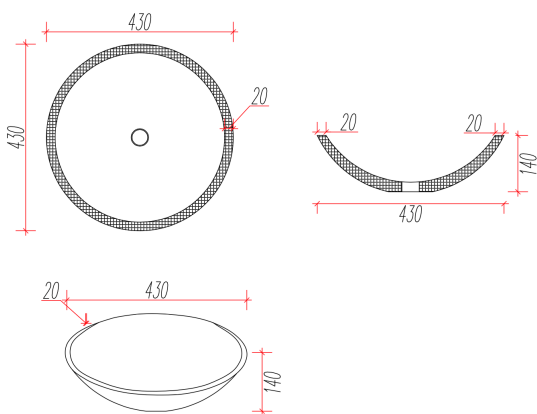

MODEL | ADALA

DIMENSIONS | 430 x 140 x 20mm

MODEL	ADALA
CODE	MB3000
MATERIAL	BIANCO CARRAR
FINISH	HONED
WEIGHT	15KGS