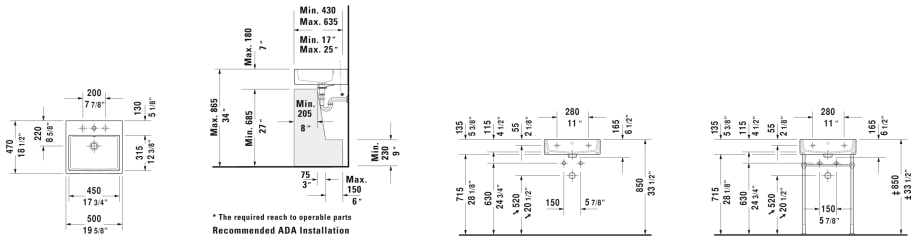

Vero Air Furniture washbasin & # 2350500000 / 2350500030 / 2350500060

< 19 5/8" Inch >

Furniture washbasin	Dimension	Weight	Order number
with faucet deck, underside fully glazed, hardware included, wall-mounted, cUPC® listed*, 19 5/8" Inch			
Colors			
00 White			
Variant			
● with overflow	19 5/8" x 18 1/2" Inch	32 lb	2350500000
●●● with overflow	19 5/8" x 18 1/2" Inch	32 lb	2350500030
☒ with overflow	19 5/8" x 18 1/2" Inch	32 lb	2350500060
Infobox			
* Complies with following standards: ASME A112.19.2/CSA B45.1, Washbasin is not ADA compliant in combination with pedestal, siphon cover or metal console			
Sanitary ceramics with the special WonderGliss surface finish will remain clean and attractive-looking for a long time to come. When ordering WonderGliss please add a "1" as eleventh digit to the model number.			
Accessory for ceramics			
Push button drain assembly for washbasins with overflow	2" Inch	0.8 lb	005052
Towel rail square tube 1/2", Chrome, for washbasin # 045450, 235050, 235350	17 3/4" Inch	1.1 lb	003029
Design Siphon		3.3 lb	005036
Suitable products			
Metal console height adjustable +2", for washbasin # 045450, 235050,			003065
Vanity unit wall-mounted 1 pull-out compartment, for Vero Air # 235050, 19 1/8" x 18 1/8" Inch	19 1/8" x 18 1/8" Inch		LC6174
Vanity unit wall-mounted 2 drawers, for Vero Air # 235050, 19 1/8" x 18 1/8" Inch	19 1/8" x 18 1/8" Inch		LC6274

All drawings contain the necessary measurements which are subject to standard tolerances. They are stated in inch & mm and are non-binding. Exact measurements, in particular for customized installation scenarios, can only be taken from the finished ceramic piece.