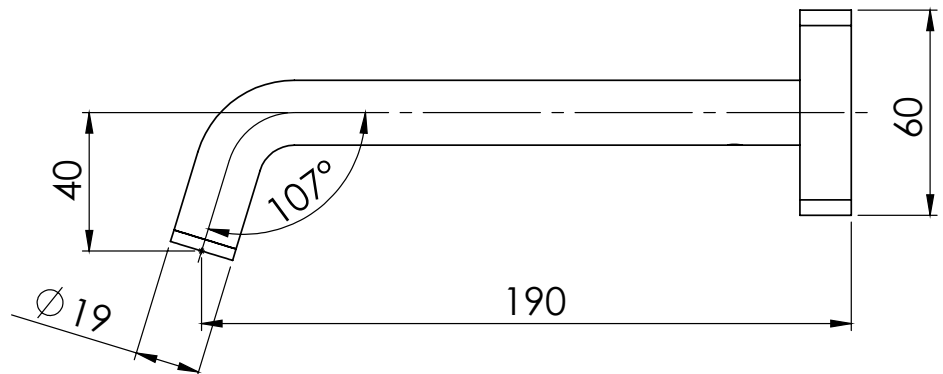

TOI

WALL BASIN OUTLET 180MM

PRODUCT CODE: 108-7610-00
 FINISH: CHROME
 WELS: 5 STAR - 6.0 LT/MIN

INFORMATION:

TEMPERATURE RATING: MIN 1° - MAX 75°
 PRESSURE RATING: MIN 150 kPa - MAX 500 kPa

AVAILABLE IN:

FOR MORE INFORMATION VISIT www.phoenixtapware.com.au

PLEASE [CLICK HERE](#) TO VIEW FULL WARRANTY

While we aim to ensure the specifications shown are correct at time of printing, Phoenix Tapware reserves the right to make modifications without prior notice. Always use the physical product measurements for mark-ups and roughing-in as the line drawing shown may differ from the actual product over time. All measurements are shown in millimetres.

A Registered Design and Trademark of Phoenix Industries Pty. Ltd.
 V100717

www.phoenixtapware.com.au
 03 9780 4200

TOI

WALL BASIN OUTLET 180MM

PRODUCT CODE: 108-7610-00
 FINISH: CHROME
 WELS: 5 STAR - 6.0 LT/MIN

PACKAGING INCLUDES

- 1 x Spout
- 1 x Spout plate
- 1 x Installation kit
- 1 x Installation instructions
- 1 x Warranty card

PLEASE [CLICK HERE TO VIEW FULL WARRANTY](#)

While we aim to ensure the specifications shown are correct at time of printing, Phoenix Tapware reserves the right to make modifications without prior notice. Always use the physical product measurements for mark-ups and roughing-in as the line drawing shown may differ from the actual product over time. All measurements are shown in millimetres.