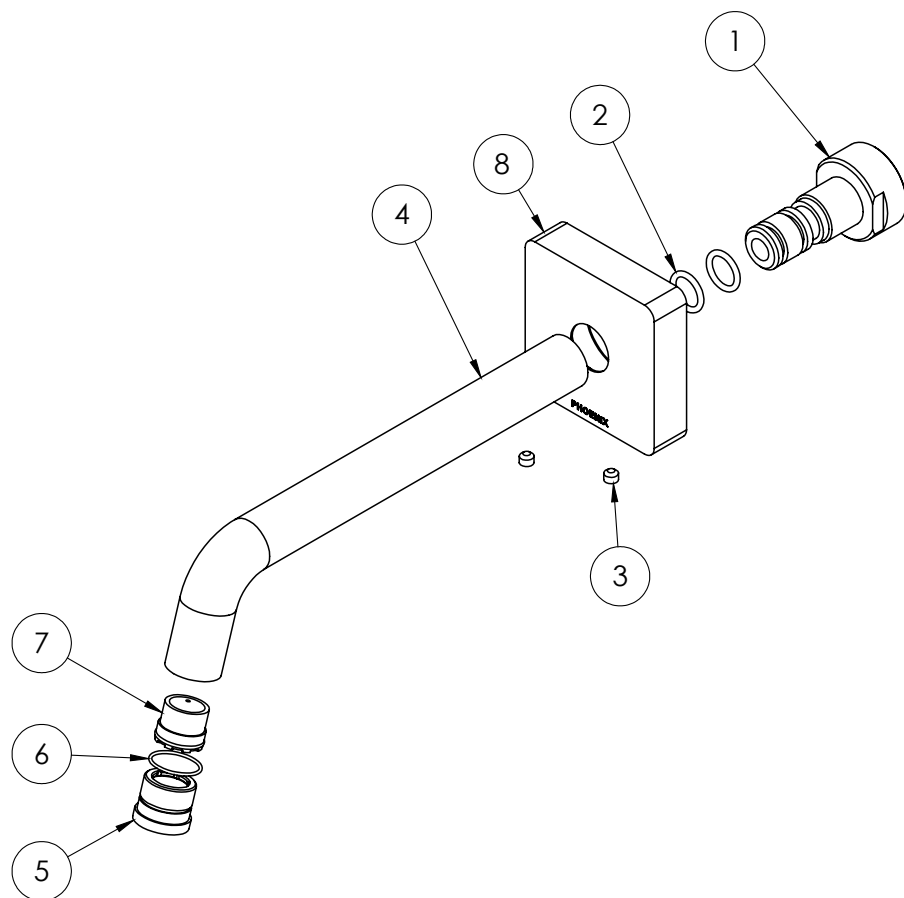

A Registered Design and Trademark of Phoenix Industries Pty. Ltd.
 V100717

www.phoenixtapware.com.au
 03 9780 4200

TOI

WALL BASIN OUTLET 180MM

PRODUCT CODE: 108-7610-00
 FINISH: CHROME
 WELS: 5 STAR - 6.0 LT/MIN

PARTS LIST

1. ADAPTER
2. O-RING 11X2.0MM
3. GRUB SCREW M5X4
4. SPOUT
5. AERATOR RETAINER
6. O-RING 14X1.0MM
7. CONCEALED AERATOR
8. SPOUT PLATE

MAINTENANCE AND CARE:

- All surfaces should be cleaned with mild liquid detergent or soap and water.
- Do not use cream cleaners or citrus based cleaning products, as they are abrasive.
- Use of unsuitable cleaning agents may damage the surface. Any damage caused in this way will not be covered by warranty.

PACKAGING INCLUDES

- 1 x Spout
- 1 x Spout plate
- 1 x Installation kit
- 1 x Installation instructions
- 1 x Warranty card

PLEASE [CLICK HERE TO VIEW FULL WARRANTY](#)

While we aim to ensure the specifications shown are correct at time of printing, Phoenix Tapware reserves the right to make modifications without prior notice. Always use the physical product measurements for mark-ups and roughing-in as the line drawing shown may differ from the actual product over time. All measurements are shown in millimetres.