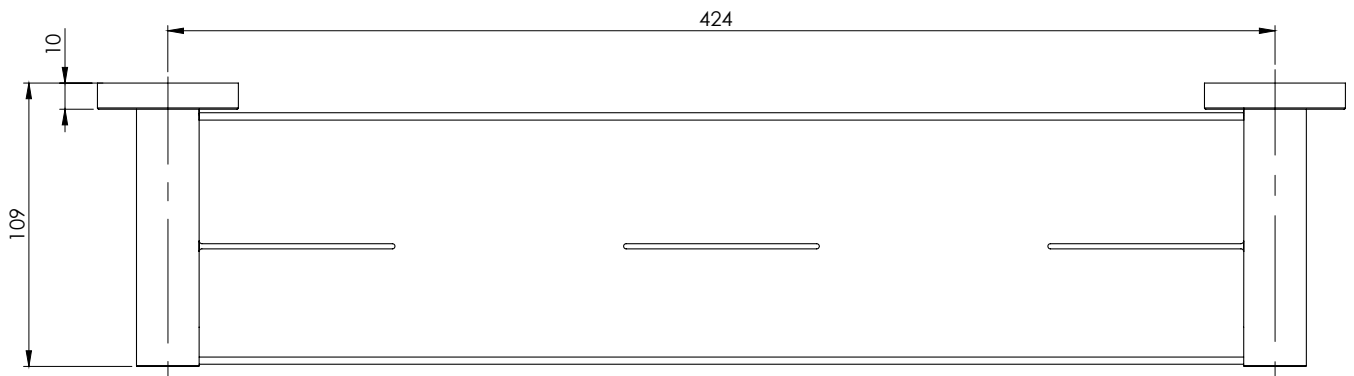

PHOENIX

SPECIFICATIONS

RADDI

METAL SHELF ROUND PLATE

PRODUCT CODE: RA886-12
 FINISH: BRUSHED GOLD
 WELS: N/A

MAINTENANCE AND CARE:

- All surfaces should be cleaned with mild liquid detergent or soap and water.
- Do not use cream cleaners or citrus based cleaning products, as they are abrasive.
- Use of unsuitable cleaning agents may damage the surface. Any damage caused in this way will not be covered by warranty.

PACKAGING INCLUDES

- 1 x Metal shelf round plate
- 1 x Installation kit
- 1 x Installation instructions
- 1 x Warranty card

AVAILABLE IN:

FOR MORE INFORMATION VISIT www.phoenixtapware.com.au

PLEASE [CLICK HERE](#) TO VIEW FULL WARRANTY

While we aim to ensure the specifications shown are correct at time of printing, Phoenix Tapware reserves the right to make modifications without prior notice. Always use the physical product measurements for mark-ups and roughing-in as the line drawing shown may differ from the actual product over time. All measurements are shown in millimetres.