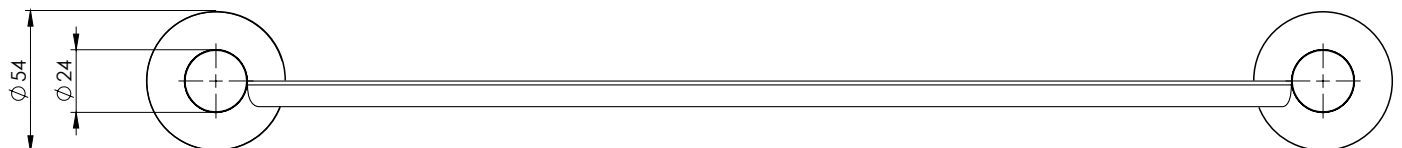

PHOENIX

SPECIFICATIONS

RADDI

METAL SHELF ROUND PLATE

PRODUCT CODE: RA886-12
 FINISH: BRUSHED GOLD
 WELS: N/A

MAINTENANCE AND CARE:

- All surfaces should be cleaned with mild liquid detergent or soap and water.
- Do not use cream cleaners or citrus based cleaning products, as they are abrasive.
- Use of unsuitable cleaning agents may damage the surface. Any damage caused in this way will not be covered by warranty.

PACKAGING INCLUDES

- 1 x Metal shelf round plate
- 1 x Installation kit
- 1 x Installation instructions
- 1 x Warranty card

AVAILABLE IN:

FOR MORE INFORMATION VISIT www.phoenixtapware.com.au

PLEASE [CLICK HERE](#) TO VIEW FULL WARRANTY

While we aim to ensure the specifications shown are correct at time of printing, Phoenix Tapware reserves the right to make modifications without prior notice. Always use the physical product measurements for mark-ups and roughing-in as the line drawing shown may differ from the actual product over time. All measurements are shown in millimetres.