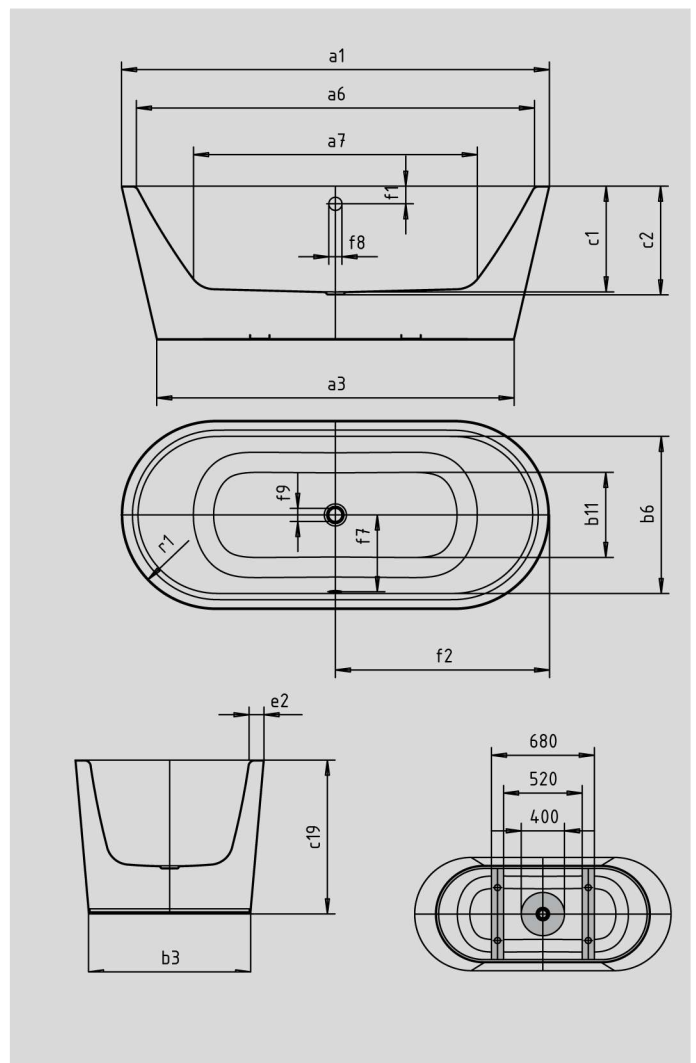

# MEISTERSTÜCK CLASSIC DUO OVAL

- freestanding bathtub with seamless enamelled panelling blends into a monolithic symphony made of KALDEWEI steel enamel
- archetypal design with oval contours and a stunning conical exterior appeals anywhere in the room. The distinctly narrow edge lends the bath a uniquely harmonious aesthetic
- two gently sloping backrests and the central waste and overflow fitting ensure relaxed bathing with a partner

Similar illustration

Model No.		1113	1111
External length	a <sub>1</sub>	1700	1800 mm
External length (bottom)	a <sub>3</sub>	1418	1518 mm
Internal length (top)	a <sub>6</sub>	1580	1680 mm
Internal length (bottom)	a <sub>7</sub>	1130	1230 mm
External width	b <sub>1</sub>	750	800 mm
External width (bottom)	b <sub>3</sub>	643	693 mm
Internal width (top)	b <sub>6</sub>	630	680 mm
Internal width (bottom)	b <sub>11</sub>	500	550 mm
Internal depth	c <sub>1</sub>	420	420 mm
Depth including waste outlet	c <sub>2</sub>	430	430 mm
Height of bath	c <sub>19</sub>	610	610 mm
Width of rim (foot end)	e <sub>1</sub>	60	60 mm
Width of rim (lengthwise)	e <sub>2</sub>	60	60 mm
Distance top edge to centre of overflow hole	f <sub>1</sub>	70	70 mm
Distance bath edge to centre of drain hole	f <sub>2</sub>	850	900 mm
Distance between centre holes	f <sub>7</sub>	305	330 mm
Diameter of overflow hole	f <sub>8</sub>	52	52 mm
Diameter of drain hole	f <sub>9</sub>	52	52 mm
Radius	r <sub>1</sub>	375	400 mm
Water volume** in litres		124	158

Subject to technical alterations, tolerances and errors. Similar illustration.  
\*\* 70 litres displacement on average.

**KALDEWEI**