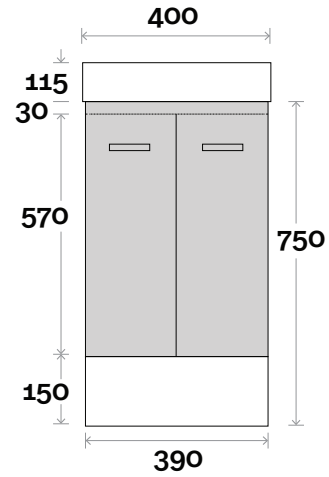

Configuration