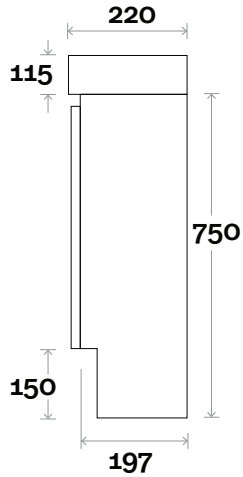

MARQUIS

Asti Baby

Asti Baby 400mm

Note

Asti Baby top Thickness: 115mm
Waste Centre: 190mm from left

Plumbing allowance

Profile

Kick