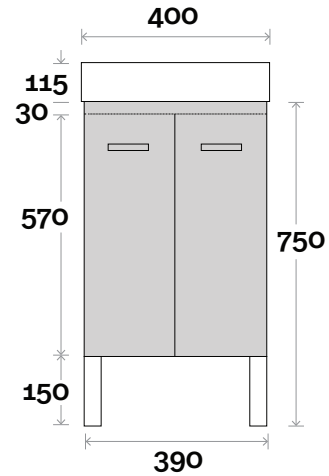

### Note

Asti Baby top Thickness: 115mm  
Waste Centre: 190mm from left

Plumbing allowance

## Configuration

Legs

Wallmount