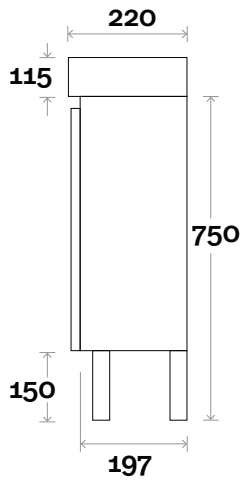

### Note

Asti Baby top Thickness: 115mm  
Waste Centre: 190mm from left

Plumbing allowance

## Configuration

Legs

Wallmount