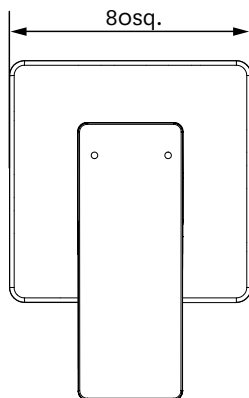

**03-9432MBK  
BLAZE SHOWER MIXER**

Also available in  
CHROME FINISH

**FINISH: Matte Black\***

**CONSTRUCTION:** Brass Body, Metal Plate

**CARTRIDGE TYPE:** 25mm ceramic

**SUPPLY:** Mains Pressure

**CONNECTIONS:** 1/2" BSP Female

**WORKING PRESSURES:** 150 - 500 kpa

**OPERATING TEMPERATURE:** 5°C to 70°C\*\*

\*\*Refer AS/NZS 3500

- 25mm ceramic disc cartridge
- Metal wall plate construction for longevity
- Solid easy-to-grip handle
- Incorporates brass lugs for ease of mounting
- Suitable for wall cavities 70mm or greater
- Tiling template included with mixer body
- Positive sealed faceplate
- Body inlets - 1/2" BSP female
- Suitable for mains pressure installation
- WELS rating not required
- Also available in chrome finish (03-9432M)