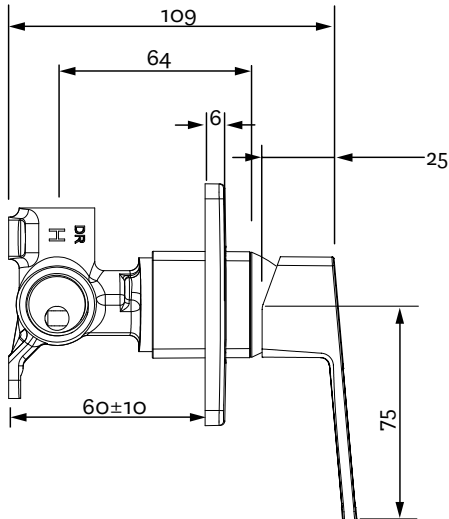

**03-9432MBK  
BLAZE SHOWER MIXER**

Also available in  
CHROME FINISH

**FINISH: Matte Black\***

**CONSTRUCTION:** Brass Body, Metal Plate

**CARTRIDGE TYPE:** 25mm ceramic

**SUPPLY:** Mains Pressure

**CONNECTIONS:** 1/2" BSP Female

**WORKING PRESSURES:** 150 - 500 kpa

**OPERATING TEMPERATURE:** 5°C to 70°C\*\*

\*\*Refer AS/NZS 3500

- 25mm ceramic disc cartridge
- Metal wall plate construction for longevity
- Solid easy-to-grip handle
- Incorporates brass lugs for ease of mounting
- Suitable for wall cavities 70mm or greater
- Tiling template included with mixer body
- Positive sealed faceplate
- Body inlets - 1/2" BSP female
- Suitable for mains pressure installation
- WELS rating not required
- Also available in chrome finish (03-9432M)