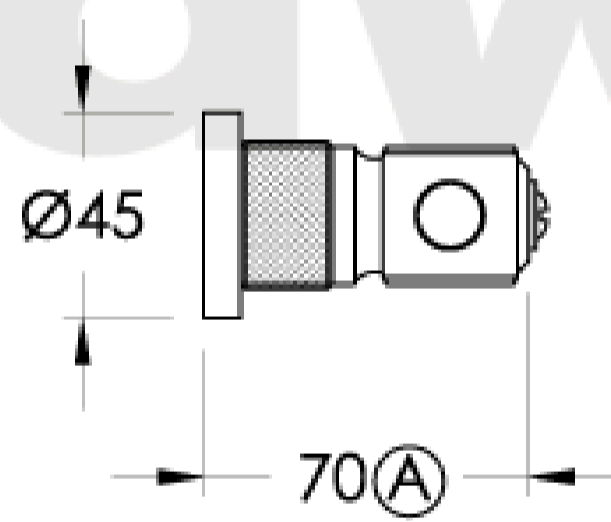

Brodware

(A) Approximate distance

INDUSTRICA

1.6755.60.0.XX

XX Indicates finish
Manufacturing engineers of quality commercial and residential fittings
Dimensions subjects to change without notice. All dimensions are approximate
Copyright © Brodware Pty Ltd 2016. www.brodware.com