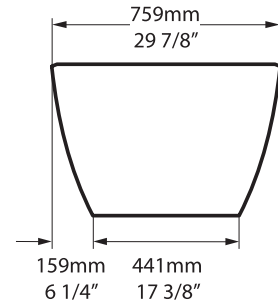

Related collections

Barcelona 64

Mozzano 2

MO2-N-xx-NO

Top view

Front view

Side view

Section BB

Section AA

Shown with K12 waste kit

*All measurements subject to +/-5% tolerance
*Overflow hole not drilled