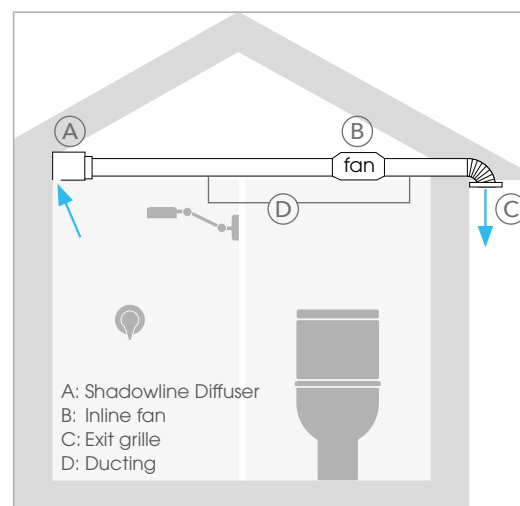

Applications and Installation:

- Suitable for domestic single room applications including:
  - Bathrooms exhaust
  - Laundry exhaust
  - General kitchen ventilation systems
- Can be installed by a home handyman or industry professional (electrician or air conditioning installer)