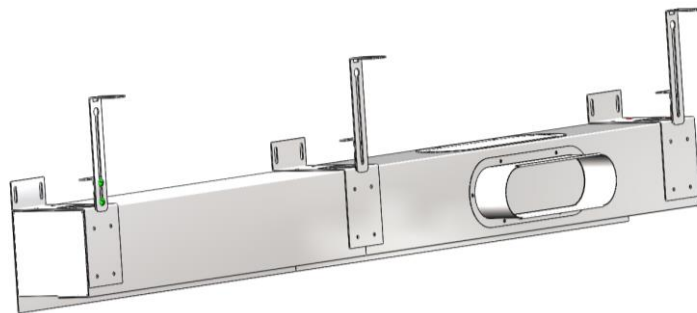

Shadowline Exhaust Kit

All-in-one ventilation kit

Kit Contents:

- 1x Expella EMF150 fan
- 12 m 150mm diameter flexible duct
- 1x Shadowline Diffuser
- 150mm Non-return damper
- 150mm external grille (plastic)
- Cable ties
- 4 meters of silver tape

Dimensions: