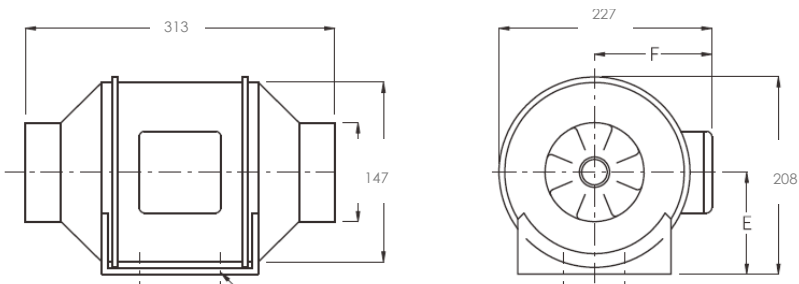

Dimensions:

Shadowline Exhaust Kit

All-in-one ventilation kit

Fan Performance: