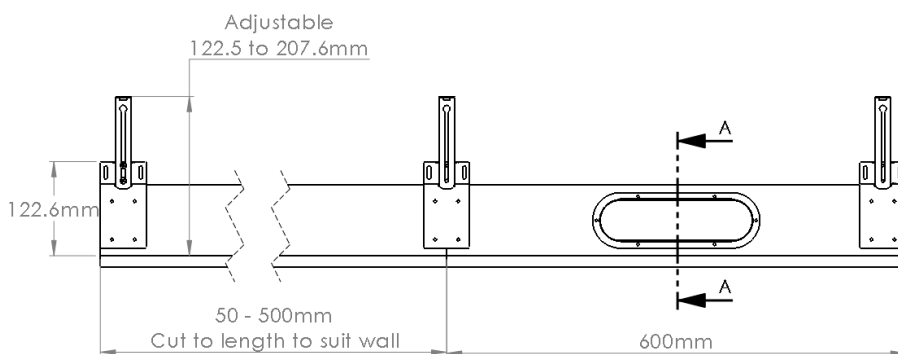

Shadowline Exhaust Kit

All-in-one ventilation kit

Kit Contents:

- 1x Expella EMF150 fan
- 12 m 150mm diameter flexible duct
- 1x Shadowline Diffuser
- 150mm Non-return damper
- 150mm external grille (plastic)
- Cable ties
- 4 meters of silver tape

Dimensions: