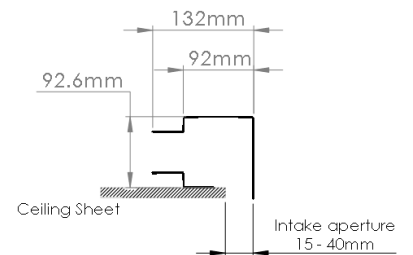

Dimensions:

Shadowline Exhaust Kit

All-in-one ventilation kit

Fan Performance: