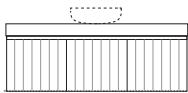

Chelsea 2

Length-750mm

Chelsea 3

Length-900mm

Chelsea 4

Length-900mm

Wallmount height

Floor

Chelsea 5

Length-1200mm

Chelsea 6

Length-1200mm

Chelsea 7

Length-1200mm

Wallmount height

Floor

Chelsea 8

Length-1500mm

Chelsea 9

Length-1500mm

Chelsea 10

Length-1500mm

Wallmount height

Floor

Chelsea 11

Length-1800mm

Chelsea 12

Length-1800mm

Chelsea 13

Length-1800mm

Price list

		Above Counter	Under Counter	Optional Extras
		Basins included	Quadra included	
		Caesarstone Dekton	Caesarstone Dekton	Dulux all colour (surcharge)
Chelsea 1 600mm centre bowl	Wallmount 2 Door	\$2,647	\$3,224	\$300
Chelsea 2 750mm centre bowl	Wallmount 2 Door	\$2,894	\$3,471	\$300
Chelsea 3 900mm centre bowl	Wallmount 2 Door	\$3,028	\$3,605	\$300
Chelsea 4 900mm off centre bowl	Wallmount 1 Door / 1 drawer	\$3,131	\$3,708	\$300
Chelsea 5 1200mm centre bowl	Wallmount 1 Door / 2 drawer	\$3,322	\$3,899	\$300
Chelsea 6 1200mm off centre bowl	Wallmount 1 Door / 2 drawer	\$3,322	\$3,899	\$300
Chelsea 7 1200mm double bowl	Wallmount 2 Door / 1 drawer	\$3,718	\$4,295	\$300
Chelsea 8 1500mm centre bowl	Wallmount 1 Door / 2 drawer	\$4,882	\$5,459	\$400
Chelsea 9 1500mm off centre bowl	Wallmount 1 Door / 2 drawer	\$4,882	\$5,459	\$400
Chelsea 10 1500mm double bowl	Wallmount 2 Door / 1 drawer	\$5,335	\$5,912	\$400
Chelsea 11 1800mm centre bowl	Wallmount 2 Door / 2 drawer	\$5,531	\$6,108	\$400
Chelsea 12 1800mm off centre bowl	Wallmount 2 Door / 2 drawer	\$5,531	\$6,108	\$400
Chelsea 13 1800mm double bowl	Wallmount 2 Door / 2 drawer	\$5,892	\$6,468	\$400