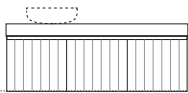

Chelsea 2

Length-750mm

Chelsea 3

Length-900mm

Chelsea 4

Length-900mm

Wallmount height

Floor

Chelsea 5

Length-1200mm

Chelsea 6

Length-1200mm

Chelsea 7

Length-1200mm

Wallmount height

Floor

Chelsea 8

Length-1500mm

Chelsea 9

Length-1500mm

Chelsea 10

Length-1500mm

Wallmount height

Floor

Chelsea 11

Length-1800mm

Chelsea 12

Length-1800mm

Chelsea 13

Length-1800mm

Price list

		Above Counter	Under Counter	Optional Extras
		Basins included	Quadra included	
		Caesarstone Dekton	Caesarstone Dekton	Dulux all colour (surcharge)
Chelsea 1 600mm centre bowl	Wallmount 2 Door	\$2,647	\$3,224	\$300
Chelsea 2 750mm centre bowl	Wallmount 2 Door	\$2,894	\$3,471	\$300
Chelsea 3 900mm centre bowl	Wallmount 2 Door	\$3,028	\$3,605	\$300
Chelsea 4 900mm off centre bowl	Wallmount 1 Door / 1 drawer	\$3,131	\$3,708	\$300
Chelsea 5 1200mm centre bowl	Wallmount 1 Door / 2 drawer	\$3,322	\$3,899	\$300
Chelsea 6 1200mm off centre bowl	Wallmount 1 Door / 2 drawer	\$3,322	\$3,899	\$300
Chelsea 7 1200mm double bowl	Wallmount 2 Door / 1 drawer	\$3,718	\$4,295	\$300
Chelsea 8 1500mm centre bowl	Wallmount 1 Door / 2 drawer	\$4,882	\$5,459	\$400
Chelsea 9 1500mm off centre bowl	Wallmount 1 Door / 2 drawer	\$4,882	\$5,459	\$400
Chelsea 10 1500mm double bowl	Wallmount 2 Door / 1 drawer	\$5,335	\$5,912	\$400
Chelsea 11 1800mm centre bowl	Wallmount 2 Door / 2 drawer	\$5,531	\$6,108	\$400
Chelsea 12 1800mm off centre bowl	Wallmount 2 Door / 2 drawer	\$5,531	\$6,108	\$400
Chelsea 13 1800mm double bowl	Wallmount 2 Door / 2 drawer	\$5,892	\$6,468	\$400