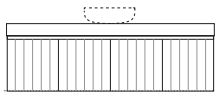

Chelsea 5

Length-1200mm

Chelsea 6

Length-1200mm

Chelsea 7

Length-1200mm

Wallmount height

Floor

Chelsea 8

Length-1500mm

Chelsea 9

Length-1500mm

Chelsea 10

Length-1500mm

Wallmount height

Floor

Chelsea 11

Length-1800mm

Chelsea 12

Length-1800mm

Chelsea 13

Length-1800mm

Price list

		Above Counter	Under Counter	Optional Extras
		Basins included	Quadra included	
		Caesarstone Dekton	Caesarstone Dekton	Dulux all colour (surcharge)
Chelsea 1 600mm centre bowl	Wallmount 2 Door	\$2,647	\$3,224	\$300
Chelsea 2 750mm centre bowl	Wallmount 2 Door	\$2,894	\$3,471	\$300
Chelsea 3 900mm centre bowl	Wallmount 2 Door	\$3,028	\$3,605	\$300
Chelsea 4 900mm off centre bowl	Wallmount 1 Door / 1 drawer	\$3,131	\$3,708	\$300
Chelsea 5 1200mm centre bowl	Wallmount 1 Door / 2 drawer	\$3,322	\$3,899	\$300
Chelsea 6 1200mm off centre bowl	Wallmount 1 Door / 2 drawer	\$3,322	\$3,899	\$300
Chelsea 7 1200mm double bowl	Wallmount 2 Door / 1 drawer	\$3,718	\$4,295	\$300
Chelsea 8 1500mm centre bowl	Wallmount 1 Door / 2 drawer	\$4,882	\$5,459	\$400
Chelsea 9 1500mm off centre bowl	Wallmount 1 Door / 2 drawer	\$4,882	\$5,459	\$400
Chelsea 10 1500mm double bowl	Wallmount 2 Door / 1 drawer	\$5,335	\$5,912	\$400
Chelsea 11 1800mm centre bowl	Wallmount 2 Door / 2 drawer	\$5,531	\$6,108	\$400
Chelsea 12 1800mm off centre bowl	Wallmount 2 Door / 2 drawer	\$5,531	\$6,108	\$400
Chelsea 13 1800mm double bowl	Wallmount 2 Door / 2 drawer	\$5,892	\$6,468	\$400