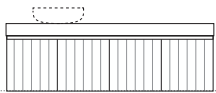

Chelsea 5

Length-1200mm

Chelsea 6

Length-1200mm

Chelsea 7

Length-1200mm

Wallmount height

Floor

Chelsea 8

Length-1500mm

Chelsea 9

Length-1500mm

Chelsea 10

Length-1500mm

Wallmount height

Floor

Chelsea 11

Length-1800mm

Chelsea 12

Length-1800mm

Chelsea 13

Length-1800mm

Price list

		Above Counter	Under Counter	Optional Extras
		Basins included	Quadra included	
		Caesarstone Dekton	Caesarstone Dekton	Dulux all colour (surcharge)
Chelsea 1 600mm centre bowl	Wallmount 2 Door	\$2,647	\$3,224	\$300
Chelsea 2 750mm centre bowl	Wallmount 2 Door	\$2,894	\$3,471	\$300
Chelsea 3 900mm centre bowl	Wallmount 2 Door	\$3,028	\$3,605	\$300
Chelsea 4 900mm off centre bowl	Wallmount 1 Door / 1 drawer	\$3,131	\$3,708	\$300
Chelsea 5 1200mm centre bowl	Wallmount 1 Door / 2 drawer	\$3,322	\$3,899	\$300
Chelsea 6 1200mm off centre bowl	Wallmount 1 Door / 2 drawer	\$3,322	\$3,899	\$300
Chelsea 7 1200mm double bowl	Wallmount 2 Door / 1 drawer	\$3,718	\$4,295	\$300
Chelsea 8 1500mm centre bowl	Wallmount 1 Door / 2 drawer	\$4,882	\$5,459	\$400
Chelsea 9 1500mm off centre bowl	Wallmount 1 Door / 2 drawer	\$4,882	\$5,459	\$400
Chelsea 10 1500mm double bowl	Wallmount 2 Door / 1 drawer	\$5,335	\$5,912	\$400
Chelsea 11 1800mm centre bowl	Wallmount 2 Door / 2 drawer	\$5,531	\$6,108	\$400
Chelsea 12 1800mm off centre bowl	Wallmount 2 Door / 2 drawer	\$5,531	\$6,108	\$400
Chelsea 13 1800mm double bowl	Wallmount 2 Door / 2 drawer	\$5,892	\$6,468	\$400