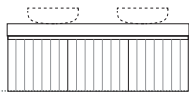

Chelsea 2

Length-750mm

Chelsea 3

Length-900mm

Chelsea 4

Length-900mm

Wallmount height

Floor

Chelsea 5

Length-1200mm

Chelsea 6

Length-1200mm

Chelsea 7

Length-1200mm

Wallmount height

Floor

Chelsea 8

Length-1500mm

Chelsea 9

Length-1500mm

Chelsea 10

Length-1500mm

Wallmount height

Floor

Chelsea 11

Length-1800mm

Chelsea 12

Length-1800mm

Chelsea 13

Length-1800mm

Price list

		Above Counter	Under Counter	Optional Extras
		Basins included	Quadra included	
		Caesarstone Dekton	Caesarstone Dekton	Dulux all colour (surcharge)
Chelsea 1 600mm centre bowl	Wallmount 2 Door	\$2,647	\$3,224	\$300
Chelsea 2 750mm centre bowl	Wallmount 2 Door	\$2,894	\$3,471	\$300
Chelsea 3 900mm centre bowl	Wallmount 2 Door	\$3,028	\$3,605	\$300
Chelsea 4 900mm off centre bowl	Wallmount 1 Door / 1 drawer	\$3,131	\$3,708	\$300
Chelsea 5 1200mm centre bowl	Wallmount 1 Door / 2 drawer	\$3,322	\$3,899	\$300
Chelsea 6 1200mm off centre bowl	Wallmount 1 Door / 2 drawer	\$3,322	\$3,899	\$300
Chelsea 7 1200mm double bowl	Wallmount 2 Door / 1 drawer	\$3,718	\$4,295	\$300
Chelsea 8 1500mm centre bowl	Wallmount 1 Door / 2 drawer	\$4,882	\$5,459	\$400
Chelsea 9 1500mm off centre bowl	Wallmount 1 Door / 2 drawer	\$4,882	\$5,459	\$400
Chelsea 10 1500mm double bowl	Wallmount 2 Door / 1 drawer	\$5,335	\$5,912	\$400
Chelsea 11 1800mm centre bowl	Wallmount 2 Door / 2 drawer	\$5,531	\$6,108	\$400
Chelsea 12 1800mm off centre bowl	Wallmount 2 Door / 2 drawer	\$5,531	\$6,108	\$400
Chelsea 13 1800mm double bowl	Wallmount 2 Door / 2 drawer	\$5,892	\$6,468	\$400