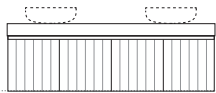

Chelsea 5

Length-1200mm

Chelsea 6

Length-1200mm

Chelsea 7

Length-1200mm

Wallmount height

Floor

Chelsea 8

Length-1500mm

Chelsea 9

Length-1500mm

Chelsea 10

Length-1500mm

Wallmount height

Floor

Chelsea 11

Length-1800mm

Chelsea 12

Length-1800mm

Chelsea 13

Length-1800mm

Price list

		Above Counter	Under Counter	Optional Extras
		Basins included	Quadra included	
		Caesarstone Dekton	Caesarstone Dekton	Dulux all colour (surcharge)
Chelsea 1 600mm centre bowl	Wallmount 2 Door	\$2,647	\$3,224	\$300
Chelsea 2 750mm centre bowl	Wallmount 2 Door	\$2,894	\$3,471	\$300
Chelsea 3 900mm centre bowl	Wallmount 2 Door	\$3,028	\$3,605	\$300
Chelsea 4 900mm off centre bowl	Wallmount 1 Door / 1 drawer	\$3,131	\$3,708	\$300
Chelsea 5 1200mm centre bowl	Wallmount 1 Door / 2 drawer	\$3,322	\$3,899	\$300
Chelsea 6 1200mm off centre bowl	Wallmount 1 Door / 2 drawer	\$3,322	\$3,899	\$300
Chelsea 7 1200mm double bowl	Wallmount 2 Door / 1 drawer	\$3,718	\$4,295	\$300
Chelsea 8 1500mm centre bowl	Wallmount 1 Door / 2 drawer	\$4,882	\$5,459	\$400
Chelsea 9 1500mm off centre bowl	Wallmount 1 Door / 2 drawer	\$4,882	\$5,459	\$400
Chelsea 10 1500mm double bowl	Wallmount 2 Door / 1 drawer	\$5,335	\$5,912	\$400
Chelsea 11 1800mm centre bowl	Wallmount 2 Door / 2 drawer	\$5,531	\$6,108	\$400
Chelsea 12 1800mm off centre bowl	Wallmount 2 Door / 2 drawer	\$5,531	\$6,108	\$400
Chelsea 13 1800mm double bowl	Wallmount 2 Door / 2 drawer	\$5,892	\$6,468	\$400