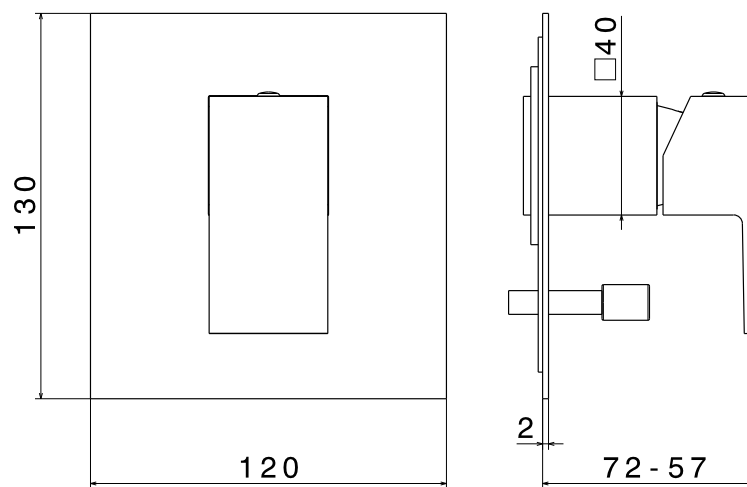

ERGO - Q / OPEN

Single-lever bath mixer to combine with 10862

code:
66470E.21.018

Manufactured by  **newform**