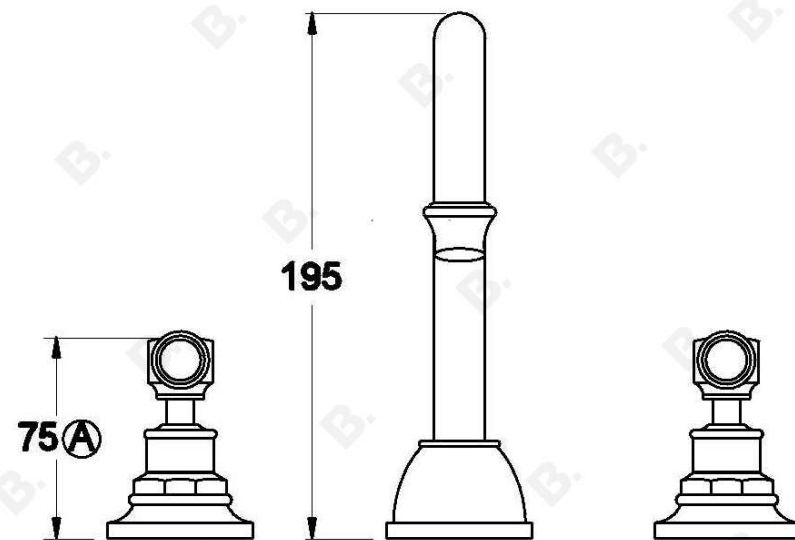

WINSLOW BASIN SET WITH METAL LEVERS

1.8100.00.3.XX

PRODUCT DIMENSIONS:

Front view:

Side view:

Top view: