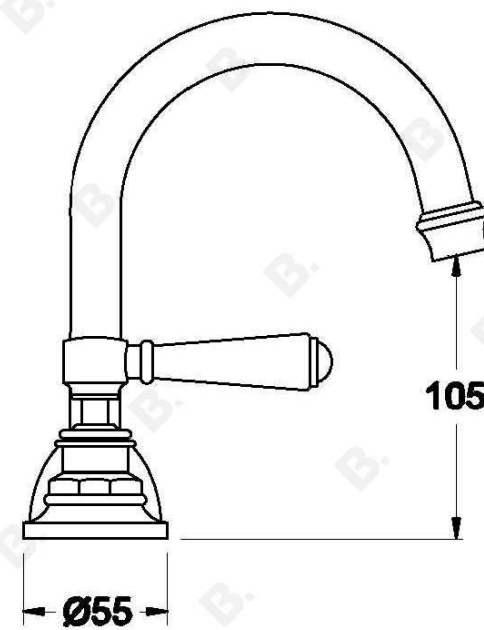

WINSLOW BASIN SET WITH METAL LEVERS

1.8100.00.3.XX

PRODUCT DIMENSIONS:

Front view:

Side view:

Top view: