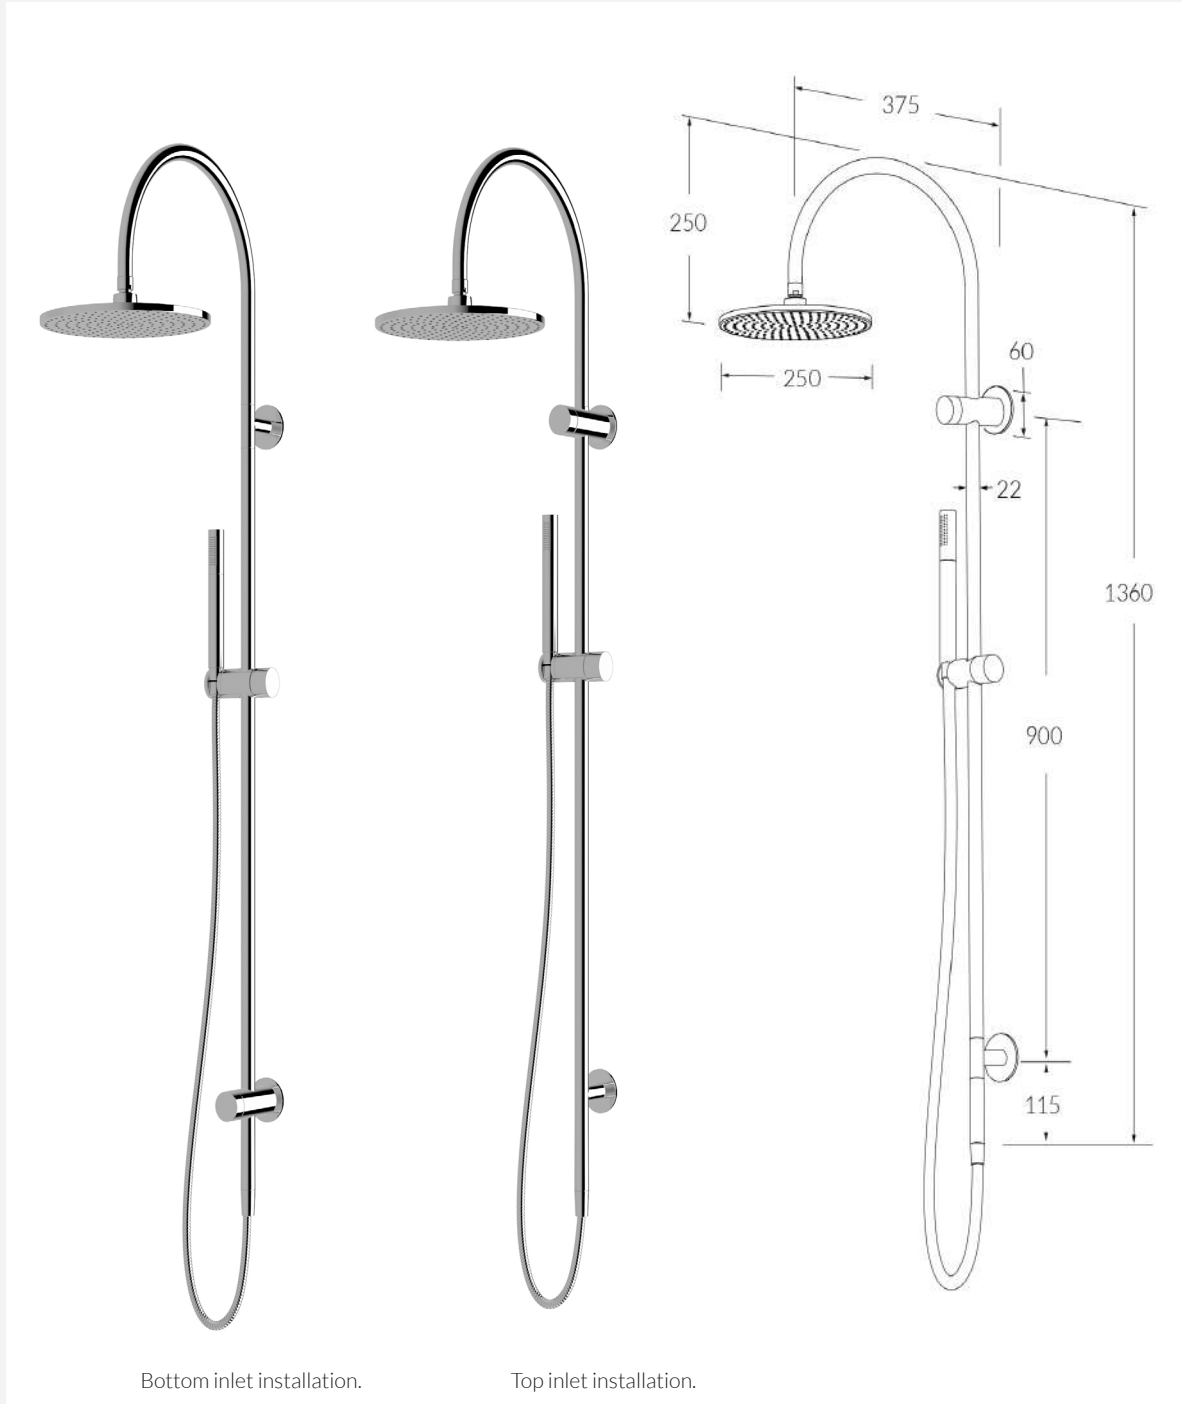

INFORMATION SHEET

Circa Twin Rail Shower

Product code: RTRS

Bottom inlet installation.

Top inlet installation.

Able to be installed top or bottom inlet.
No additional component will be required.

CRAFTED IN MELBOURNE