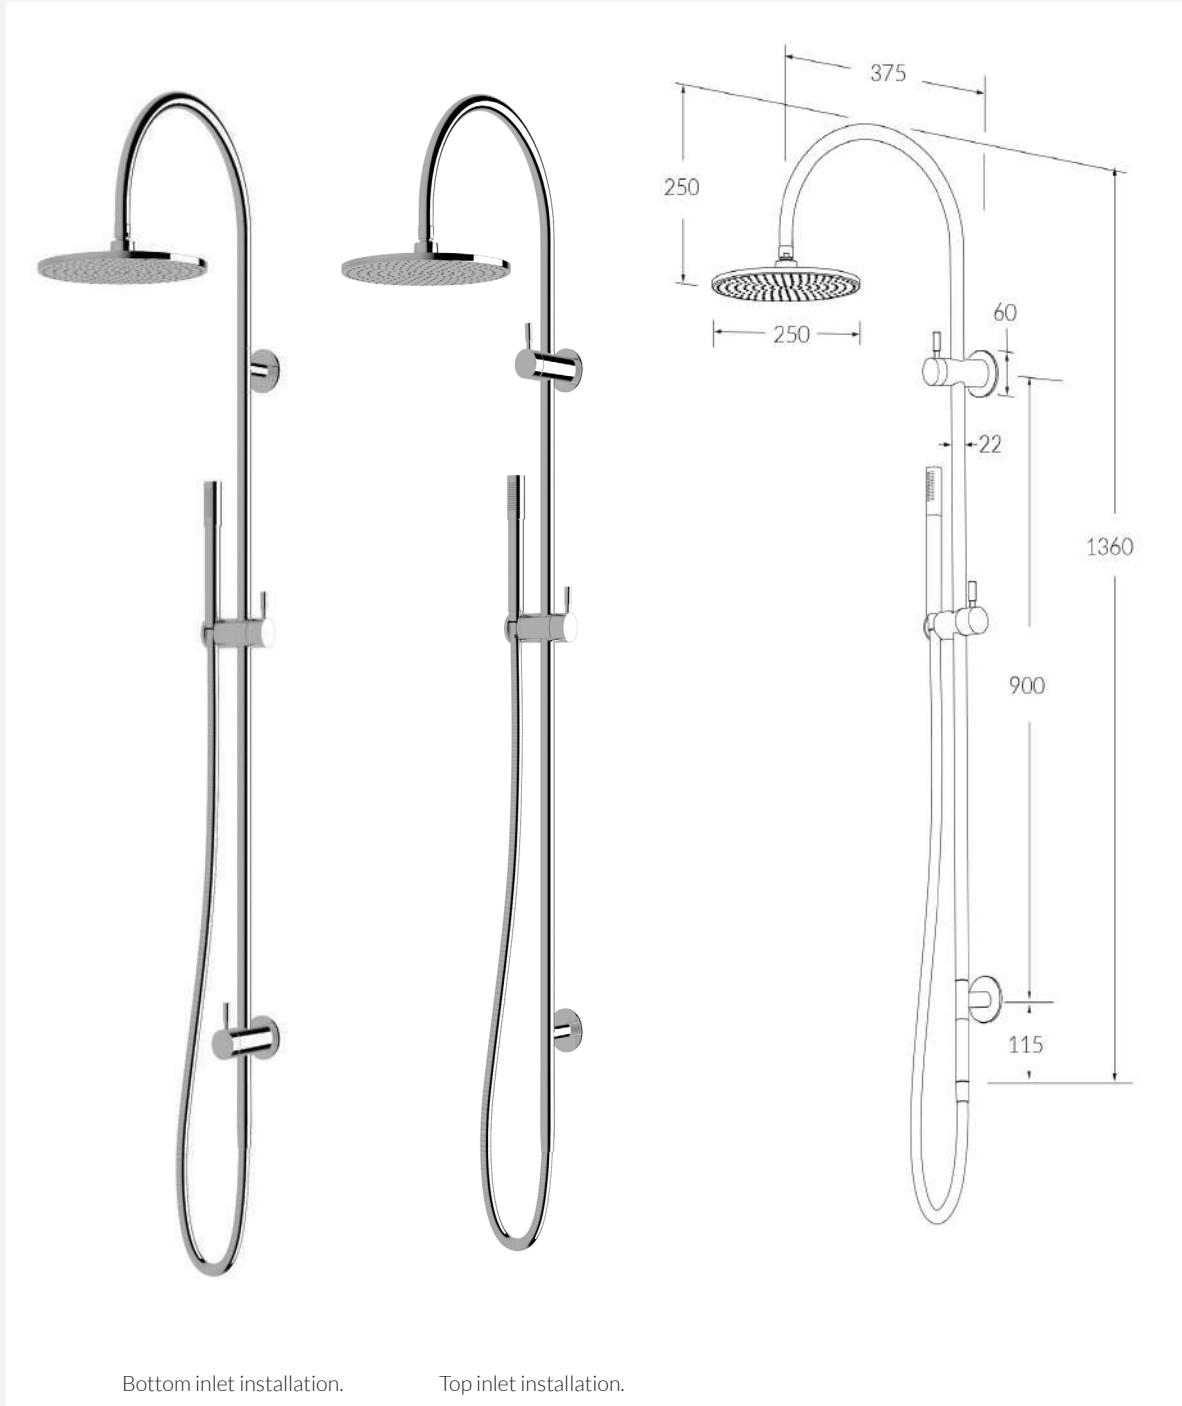

INFORMATION SHEET

Voda Twin Rail Shower

Product code: VTRS

Able to be installed top or bottom inlet.
No additional component will be required.