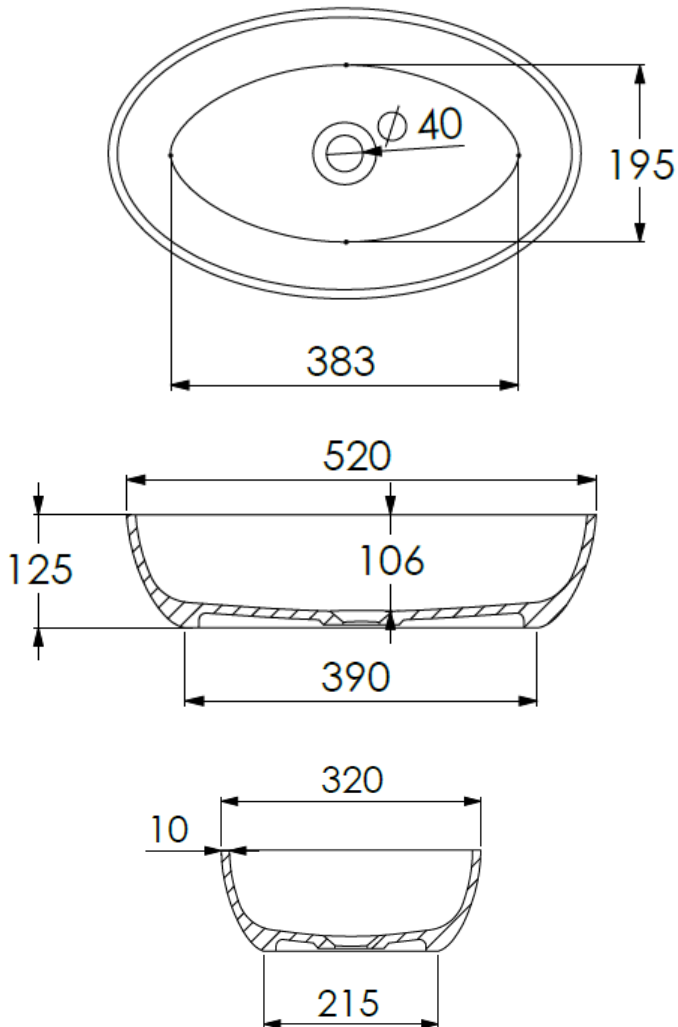

DADO

TIMELESS LUXURY

ENDURING QUALITY

GABRIELLA BASIN | SWMBAS92 520 x 320 x 125mm

Product Specification

Product Code: SWMBAS92

- Size: 520x320x125mm
- Top to waste: 106mm
- Overflow: No Overflow
- Material: DADOquartz
- Colour: Pearl White/Custom*
- Finish: Matte/Gloss White
- Matching bathtub: Gabriella bathtub

- Base dimensions: 390x215mm
- Rim width: 10mm
- Waste diameter: 40mm
- Weight: 5.4kg
- Tap holes: Without tap hole
- Packing dimensions: 570x470x180mm
- Shipping mass: 6kg
- Warranty: Lifetime
- European standard: NEN-EN 14516-2015