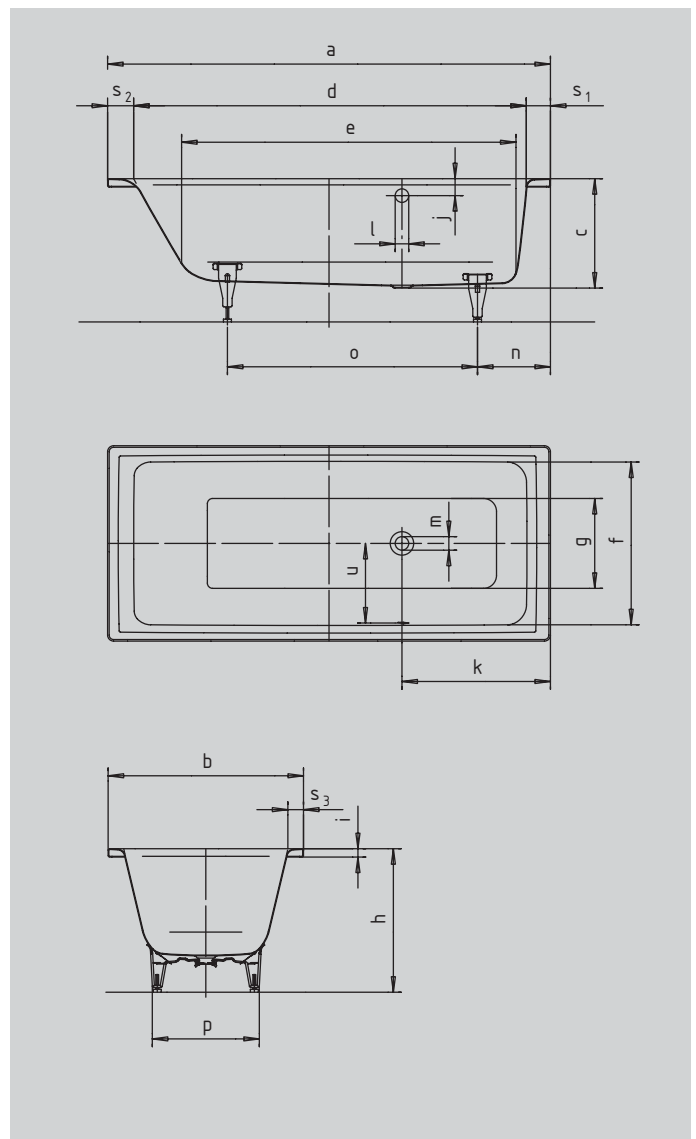

PURO WITH SIDE OVERFLOW

- straightlined, purist design
- one-seater bathtub with side overflow
- classic four-cornered model
- made of Kaldewei steel enamel 3.5 mm

30-YEAR WARRANTY

Similar illustration

Model No.		684	688	656	692	657
External length	a	1600	1700	1700	1700	1800 mm
External width	b	700	700	750	800	800 mm
Depth	c	420	420	420	420	420 mm
Internal length (top)	d	1410	1510	1510	1510	1610 mm
Internal length (bottom)	e	1180	1280	1280	1280	1380 mm
Internal width (top)	f	580	580	630	630	680 mm
Internal width (bottom)	g	410	410	460	460	510 mm
Height with feet	h	552-572	555-565	553-573	555-565	551-571 mm
Height of rim	i	32	32	32	32	32 mm
Distance top edge to centre of overflow hole	j	70	70	70	70	70 mm
Distance tub edge (foot) to centre of drain hole	k	570	570	570	570	570 mm
Diameter of overflow hole	l	52	52	52	52	52 mm
Diameter of drain hole	m	52	52	52	52	52 mm
Distance foot end of tub edge to centre of foot	n	435	445	445	445	460 mm
Distance between the feet	o	705	750	750	750	820 mm
Max. width of feet	p	410	420	445	480	485 mm
Width of rim (foot end; head end; lengthwise)	s ₁ ; s ₂ ; s ₃	90; 100; 60	90; 100; 60	90; 100; 60	90; 100; 85	90; 100; 60 mm
Distance between centre holes	u	275	275	300	300	325 mm
Water volume** in litres		105	121	137	140	170
Weight of the enamelled bath tub in kg		46	49	51	53	55
Anti-slip		300 x 300	300 x 300	348 x 348	348 x 348	396 x 396 mm
Full anti-slip		708 x 252	876 x 252	924 x 348	924 x 348	1020 x 396 mm

Subject to technical alterations, tolerances and errors. Similar illustration.
** 70 litres displacement on average.