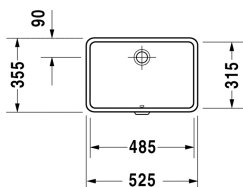

Vero Vanity basin # 0330480000

| < 485 mm > |

Vanity basin	Dimension	Weight	Order number
undercounter basin, with overflow, without tap platform, fixings for installation in wooden consoles included, 485 mm			
Colors			
00 White Alpin			
Variant			
☒	485 x 315 mm	8,200 kg	0330480000
Text for invitation of tenders			
Measurements of undercounter models represent interior measurements			
Sanitary ceramics with the special WonderGliss surface finish will remain clean and attractive-looking for a long time to come. When ordering WonderGliss please add a "1" as eleventh digit to the model number.			
Accessory			
Fixing for stone countertops, (with the exception of # 046651)		0,200 kg	005028
Design Siphon		1,500 kg	005036
Suitable products			
Vanity unit wall-mounted for undercounter basin f-bonded 1 pull-out compartment, countertop including one cut-out, 1000 x 1000 x 550 mm			KT6895
Vanity unit wall-mounted for undercounter basin f-bonded 1 pull-out compartment, countertop including one cut-out, 1200 x 1200 x 550 mm			KT6896
Vanity unit wall-mounted for undercounter basin f-bonded 2 pull-out compartments, for 1 undercounter basin f-bonded, 1400 x 550 mm	1400 x 550 mm		KT6897 L/R
Vanity unit wall-mounted for undercounter basin f-bonded 2 drawers, upper drawer including cut-out for siphon and siphon cover, countertop including one cut-out, 800 x 550 mm	800 x 550 mm		KT6854