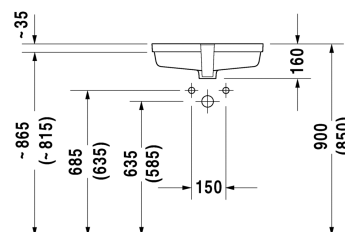

Vero Vanity basin # 0330480000

| < 485 mm > |

Vanity basin	Dimension	Weight	Order number
undercounter basin, with overflow, without tap platform, fixings for installation in wooden consoles included, 485 mm			
Colors			
00 White Alpin			
Variant			
☒	485 x 315 mm	8,200 kg	0330480000
Text for invitation of tenders			
Measurements of undercounter models represent interior measurements			
Sanitary ceramics with the special WonderGliss surface finish will remain clean and attractive-looking for a long time to come. When ordering WonderGliss please add a "1" as eleventh digit to the model number.			
Accessory			
Fixing for stone countertops, (with the exception of # 046651)		0,200 kg	005028
Design Siphon		1,500 kg	005036
Suitable products			
Vanity unit wall-mounted for undercounter basin f-bonded 1 pull-out compartment, countertop including one cut-out, 1000 x 1000 x 550 mm			KT6895
Vanity unit wall-mounted for undercounter basin f-bonded 1 pull-out compartment, countertop including one cut-out, 1200 x 1200 x 550 mm			KT6896
Vanity unit wall-mounted for undercounter basin f-bonded 2 pull-out compartments, for 1 undercounter basin f-bonded, 1400 x 550 mm	1400 x 550 mm		KT6897 L/R
Vanity unit wall-mounted for undercounter basin f-bonded 2 drawers, upper drawer including cut-out for siphon and siphon cover, countertop including one cut-out, 800 x 550 mm	800 x 550 mm		KT6854

1400 x 550 mm

KT6858 B

*All drawings contain the necessary measurements which are subject to standard tolerances. They are stated in mm and are non-binding.
Exact measurements, in particular for customised installation scenarios, can only be taken from the finished ceramic piece.*