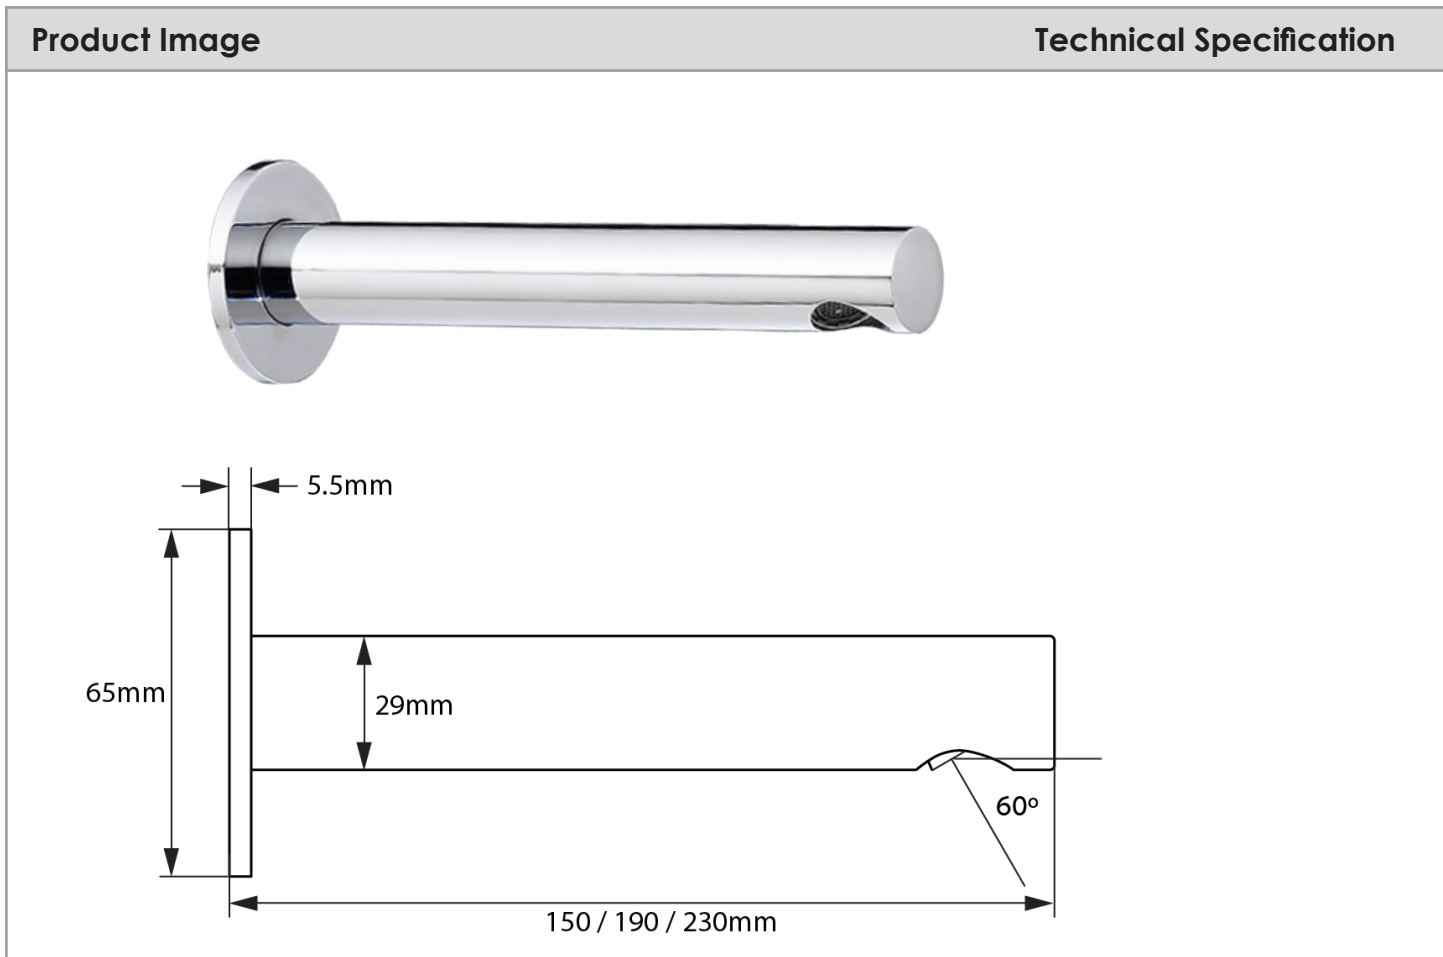

## ESSENTIAL BASIN SPOUTS

Description	
Essential Basin Spouts <b>WELS 5 Star / 5Lpm</b>	
<b>92613B</b> <b>9S613B</b>	150mm with round flange 150mm with square flange
<b>92616B</b> <b>9S616B</b>	190mm with round flange 190mm with square flange
<b>92619B</b> <b>9S619B</b>	230mm with round flange 230mm with square flange

Additional Information
<ul style="list-style-type: none"> <li>• 29mm diameter</li> <li>• 3 Years Warranty</li> </ul>
 