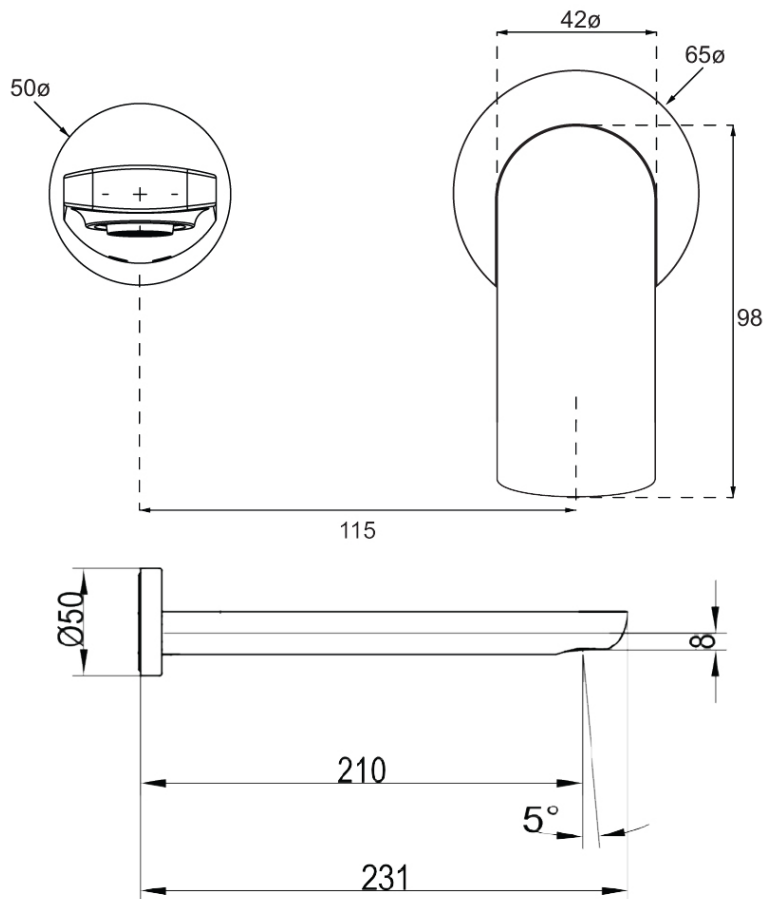

O.Novo Wall Mounted Basin Trim

Matte Black

Product Image

Product Details

Code:	TVW10495XB
Brand:	Villeroy & Boch
Range:	O.Novo
Warranty:	15 Years*
WELS:	5 Star 5.0 LPM, Reg #: T29587 (V)

Additional Features

Technical Specification

Required Product

ColourChoice TVW0035161

Recommended Products

Additional Notes

- 115mm Centres
- 35mm Ceramic Cartridge
- Spout Can Be Positioned On The Left Hand Side Of The Mixer Only

Installation Instructions

- * NOT COMPATIBLE WITH UNIVERSAL BODY
- * ONLY USE COLOURCHOICE BODY TVW0035161

*Please visit argentaust.com.au/warranty to view the full warranty

Note: All dimensions are in millimetres and are subject to normal manufacturing variations. Always use the physical product measurements for cut-outs and rough-ins as the technical details shown may differ from the actual product. Use acetic cured silicone sealant. Do not use epoxy type adhesives. Clean with damp cloth. Do not use abrasive cleaners, liquids or pastes.