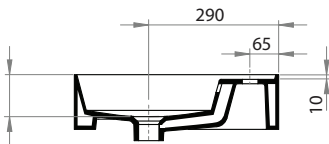

Twenty 80 Full Bowl Bench Basin

Product Code: TC20800 (NTH), TC20801 (1TH), TC20803 (3TH)

The Twenty collection of luxury basins embody sleek and precise styling. Crisp planes, thin walls and a perimeter that elegantly frames the basin tops, combine to present feature pieces that are distinctive while not being bulky. Four configurations are available; full bowl, centre bowl with side shelves, right or left hand bowl with side shelf.

Specifications

- Colour / Finish** — White / Gloss
- Material** — Vitreous China
- Bowl Capacity** — 8L to Overflow
- Tap Holes** — 0, 1 or 3
- Overflow** — Integral
- Waste Outlet** — 32mm Overflow Plug & Waste to be ordered separately (TA3240 or TA4032)
- W x D x H** — 810 x 460 x 125mm
- Installation** — This basin is not glazed at the rear, therefore, it is recommended that it be installed directly against the wall behind.
- Warranty** — 10 years