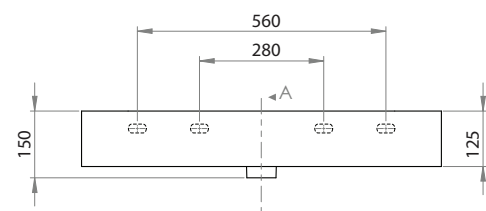

Twenty 80 Full Bowl Bench Basin

Product Code: TC20800 (NTH), TC20801 (1TH), TC20803 (3TH)

The Twenty collection of luxury basins embody sleek and precise styling. Crisp planes, thin walls and a perimeter that elegantly frames the basin tops, combine to present feature pieces that are distinctive while not being bulky. Four configurations are available; full bowl, centre bowl with side shelves, right or left hand bowl with side shelf.

Specifications

- Colour / Finish** — White / Gloss
- Material** — Vitreous China
- Bowl Capacity** — 8L to Overflow
- Tap Holes** — 0, 1 or 3
- Overflow** — Integral
- Waste Outlet** — 32mm Overflow Plug & Waste to be ordered separately (TA3240 or TA4032)
- W x D x H** — 810 x 460 x 125mm
- Installation** — This basin is not glazed at the rear, therefore, it is recommended that it be installed directly against the wall behind.
- Warranty** — 10 years