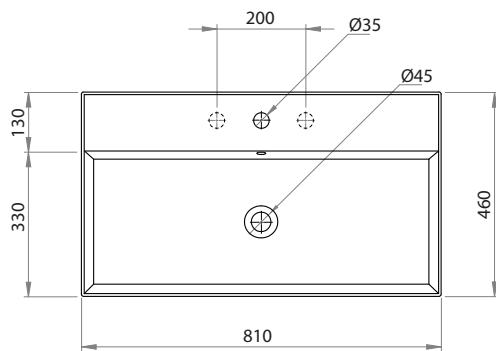

Twenty 80 Full Bowl Bench Basin

Product Code: TC20800 (NTH), TC20801 (1TH), TC20803 (3TH)

The Twenty collection of luxury basins embody sleek and precise styling. Crisp planes, thin walls and a perimeter that elegantly frames the basin tops, combine to present feature pieces that are distinctive while not being bulky. Four configurations are available; full bowl, centre bowl with side shelves, right or left hand bowl with side shelf.

Specifications

- Colour / Finish** — White / Gloss
- Material** — Vitreous China
- Bowl Capacity** — 8L to Overflow
- Tap Holes** — 0, 1 or 3
- Overflow** — Integral
- Waste Outlet** — 32mm Overflow Plug & Waste to be ordered separately (TA3240 or TA4032)
- W x D x H** — 810 x 460 x 125mm
- Installation** — This basin is not glazed at the rear, therefore, it is recommended that it be installed directly against the wall behind.
- Warranty** — 10 years