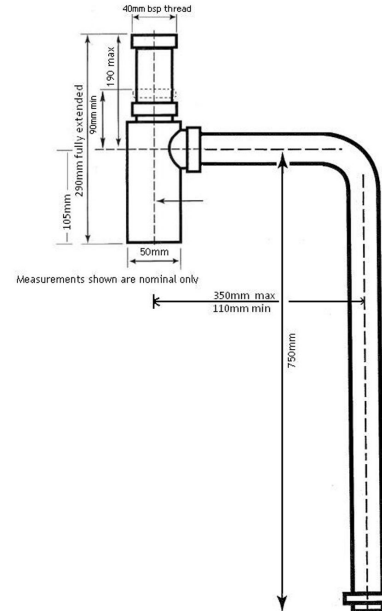

## Deluxe Adjustable Bottle S Trap - Chrome on Brass

**Code:** AU4040BTS

### Specifications

- Finish: Chrome
- Material: Brass
- Universal 32/40mm inlet, 40mm outlet
- 32mm x 40mm Bush and rubber kee seal connector included
- Fully adjustable horizontally and vertically
- Watermark approved to Australian standards
- Includes 26mm deep cover dome for outlet pipe to hide connection point

### Warranty

For peace of mind, Turner Hastings offers the following warranty on this product and its components:

Bottle trap - 1 year

For more details, click [here](#) to refer to our warranty page.