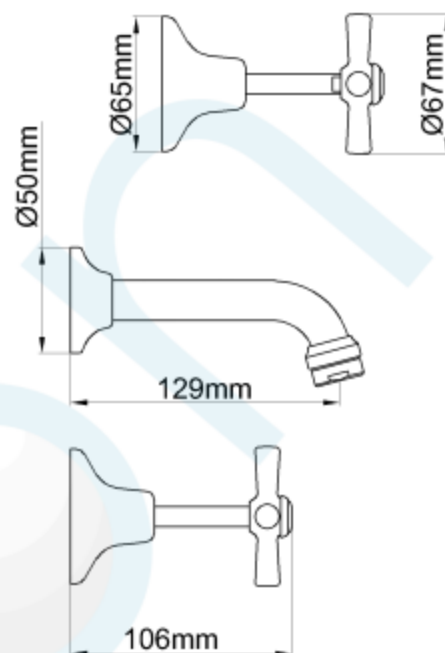

TRENT BATH SET CHROME

CODE:59362

Brand Name: **elson**

Product Specification & Features

- Maximum Working Temperature: 80°C
- Maximum Working Pressure: 1300 KPa
- Threads: Complies with AS 1722.2
- Material: DR Brass, Complies with AS 2345
- Suitable for Potable Water, Complies with AS/NZS 4020
- Double O-ring Seal