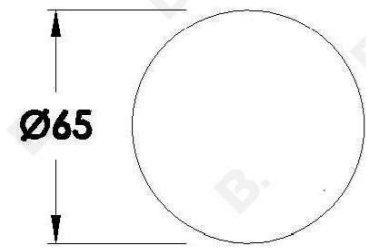

HALO PROGRESSIVE MIXER WITH METAL HANDLE

1.9547.00.0.XX

PRODUCT DIMENSIONS:

Front view:

Side view:

Top view: