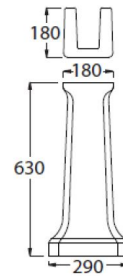

## Stafford 62 X 50 Basin & Pedestal Code: ST622PE

### Specifications

- Made in England
- Material: Vitreous China
- Requires waste: 32mm with overflow
- Tap Holes Available: One or three
- Mounting options: Wall hung or on pedestal
- Finish: White Gloss