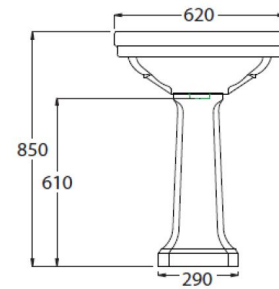

## Stafford 62 X 50 Basin & Pedestal Code: ST622PE

### Specifications

- Made in England
- Material: Vitreous China
- Requires waste: 32mm with overflow
- Tap Holes Available: One or three
- Mounting options: Wall hung or on pedestal
- Finish: White Gloss