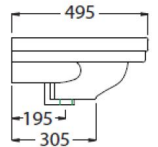

### Specifications

- Made in England
- Material: Vitreous China
- Requires waste: 32mm with overflow
- Tap Holes Available: One or three
- Mounting options: Wall hung or on pedestal
- Finish: White Gloss