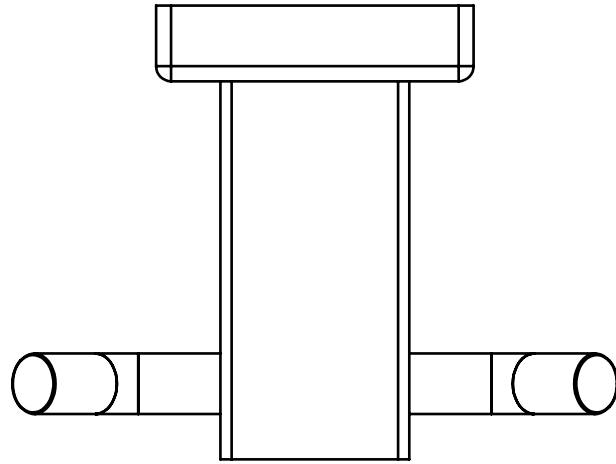

# BATHROOM BUTLER® 8500 Series ROBE HOOK DOUBLE

**Finish:**

**Code:**

**POLISHED** GRADE 304 Stainless Steel

**8511POLS**

**BRUSHED** GRADE 304 Stainless Steel

**8511BRSH**

Dimensions given are in millimeters.  
Bathroom Butler® reserves the right to alter and/or remove  
designs from time to time without prior notice.  
This drawing is to be used for reference purposes only. E &O.E.