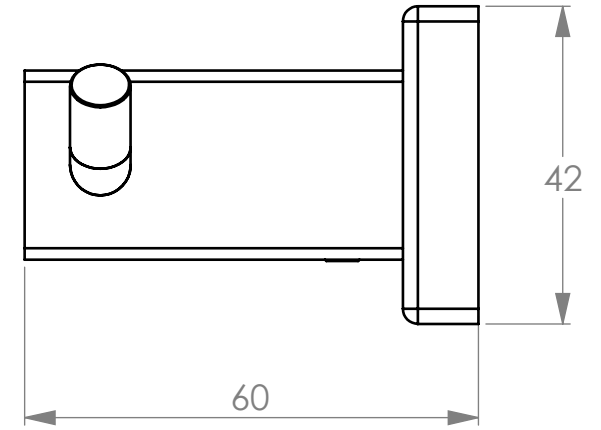

# BATHROOM BUTLER® 8500 Series ROBE HOOK DOUBLE

**Finish:**

**Code:**

**POLISHED** GRADE 304 Stainless Steel

**8511POLS**

**BRUSHED** GRADE 304 Stainless Steel

**8511BRSH**

Dimensions given are in millimeters.  
Bathroom Butler® reserves the right to alter and/or remove  
designs from time to time without prior notice.  
This drawing is to be used for reference purposes only. E &O.E.