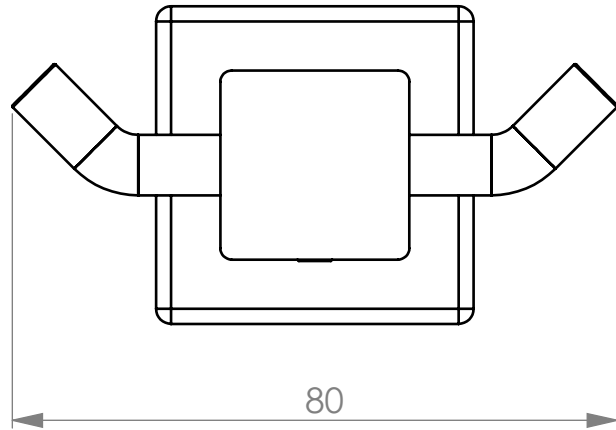

# BATHROOM BUTLER® 8500 Series ROBE HOOK DOUBLE

**Finish:**

**Code:**

**POLISHED** GRADE 304 Stainless Steel

**8511POLS**

**BRUSHED** GRADE 304 Stainless Steel

**8511BRSH**

Dimensions given are in millimeters.  
Bathroom Butler® reserves the right to alter and/or remove  
designs from time to time without prior notice.  
This drawing is to be used for reference purposes only. E &O.E.