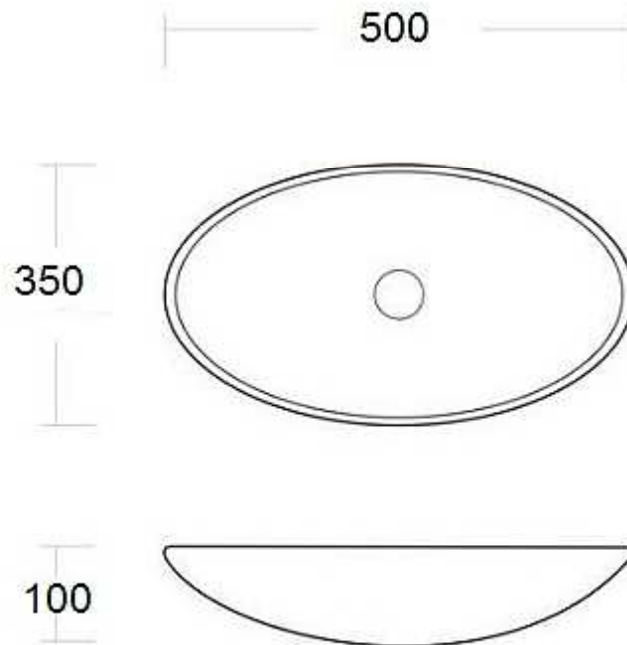

SARINA

32mm waste required