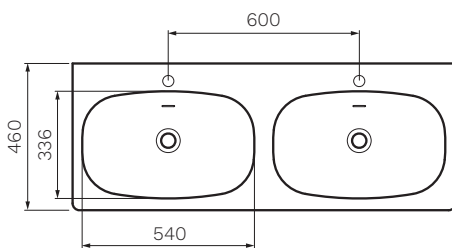

## Flow 1200 Twin Wall Mounted Cabinet and Wash Basin

**Product Code: F-1201T-MW**

Satin White

- Colour & Finish** — White Satin
- Material** — Premium Moisture-resistant joinery, High-satin polyurethane finish
- Dimensions** — 1200 x 460 x 313mm
- Doors / Drawers** — 2 Drawers
- Tap Holes** — 1
- Overflow** — Integrated
- Basin** — Hand polished solid surface twin wash basins
- Waste Outlet** — 32mm Universal Plug & Waste to be ordered separately (TA3240 or TA4032)
- Features** — Soft-Close Function, Finger-pull handle
- Internal** — Grey finish
- Warranty** — 10 Years (Conditions Apply)