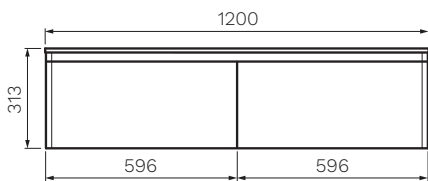

## Flow 1200 Twin Wall Mounted Cabinet and Wash Basin

**Product Code: F-1201T-MW**

Satin White

- Colour & Finish** — White Satin
- Material** — Premium Moisture-resistant joinery, High-satin polyurethane finish
- Dimensions** — 1200 x 460 x 313mm
- Doors / Drawers** — 2 Drawers
- Tap Holes** — 1
- Overflow** — Integrated
- Basin** — Hand polished solid surface twin wash basins
- Waste Outlet** — 32mm Universal Plug & Waste to be ordered separately (TA3240 or TA4032)
- Features** — Soft-Close Function, Finger-pull handle
- Internal** — Grey finish
- Warranty** — 10 Years (Conditions Apply)