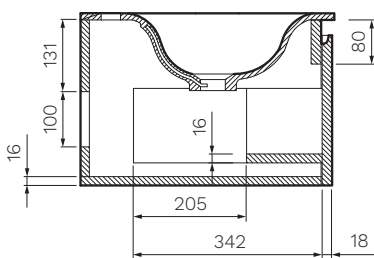

## Flow 1200 Twin Wall Mounted Cabinet and Wash Basin

**Product Code: F-1201T-MW**

Satin White

- Colour & Finish** — White Satin
- Material** — Premium Moisture-resistant joinery, High-satin polyurethane finish
- Dimensions** — 1200 x 460 x 313mm
- Doors / Drawers** — 2 Drawers
- Tap Holes** — 1
- Overflow** — Integrated
- Basin** — Hand polished solid surface twin wash basins
- Waste Outlet** — 32mm Universal Plug & Waste to be ordered separately (TA3240 or TA4032)
- Features** — Soft-Close Function, Finger-pull handle
- Internal** — Grey finish
- Warranty** — 10 Years (Conditions Apply)