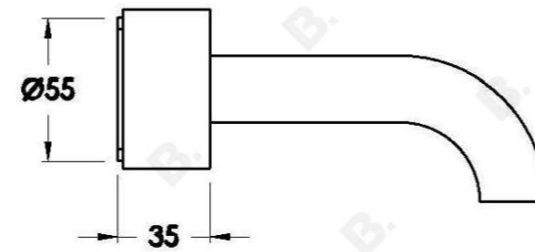

HALO WALL SET WITH MARBLE HANDLES

1.9505.00.6.XX

1.9505.50.6.XX.: Flow controlled variant

PRODUCT DIMENSIONS:

Front view:

Side view:

Top view: