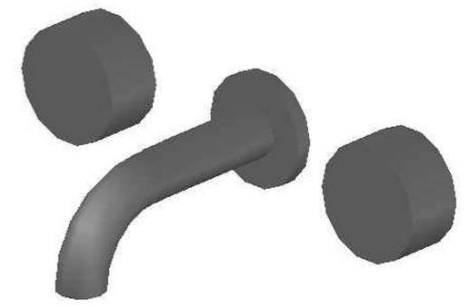

HALO WALL SET WITH MARBLE HANDLES

1.9505.00.6.XX

1.9505.50.6.XX.: Flow controlled variant

PRODUCT DIMENSIONS:

Front view:

Side view:

Top view: