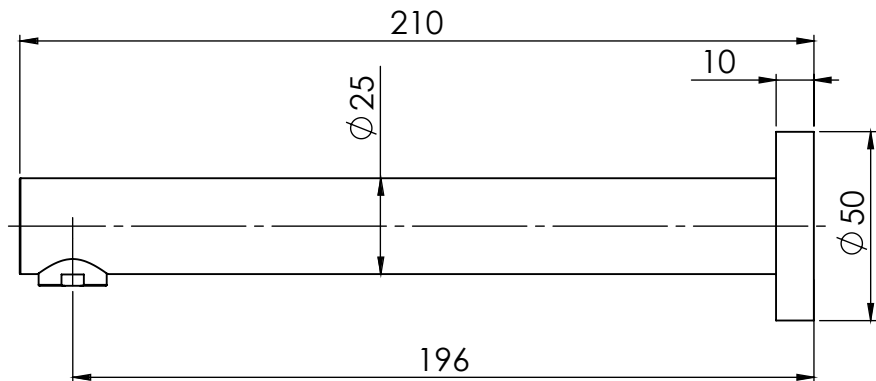

PHOENIX

SPECIFICATIONS

VIVID

WALL BASIN OUTLET 200MM

PRODUCT CODE:	V775 CHR
FINISH:	CHROME
WELS:	5 STAR - 5.5 LT/MIN

INFORMATION:

MATERIAL:	BRASS
TEMPERATURE RATING:	MIN 1° - MAX 75°
PRESSURE RATING:	MIN 150 kPa - MAX 500 kPa

AVAILABLE IN:

CHROME

FOR MORE INFORMATION VISIT
www.phoenixtapware.com.au

PLEASE [CLICK HERE](#) TO VIEW FULL WARRANTY

While we aim to ensure the specifications shown are correct at time of printing, Phoenix Tapware reserves the right to make modifications without prior notice. Always use the physical product measurements for mark-ups and roughing-in as the line drawing shown may differ from the actual product over time. All measurements are shown in millimetres.

www.phoenixtapware.com.au
03 9780 4200

PHOENIX

SPECIFICATIONS

VIVID

WALL BASIN OUTLET 200MM

PRODUCT CODE: V775 CHR
FINISH: CHROME
WELS: 5 STAR - 5.5 LT/MIN

PARTS LIST

1. SPOUT 200MM
2. AERATOR GASKET
3. AERATOR RETAINER
4. AERATOR
5. BACKPLATE
6. O-RING 25X2.5MM