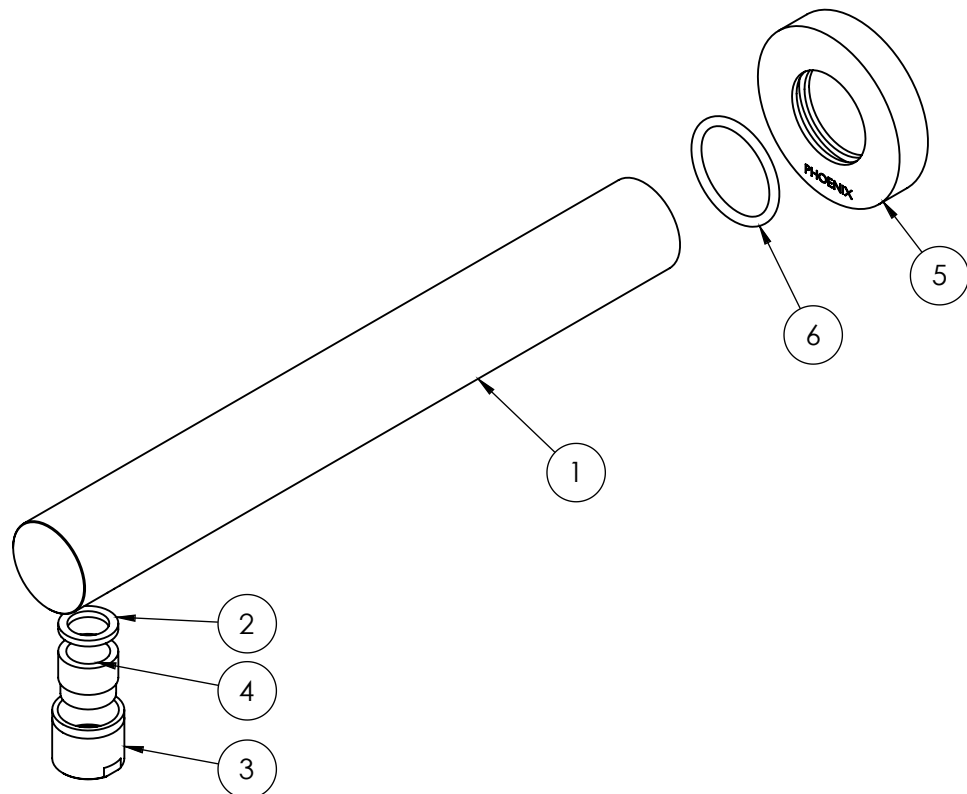

www.phoenixtapware.com.au
03 9780 4200

PHOENIX

SPECIFICATIONS

VIVID

WALL BASIN OUTLET 200MM

PRODUCT CODE: V775 CHR
FINISH: CHROME
WELS: 5 STAR - 5.5 LT/MIN

PARTS LIST

1. SPOUT 200MM
2. AERATOR GASKET
3. AERATOR RETAINER
4. AERATOR
5. BACKPLATE
6. O-RING 25X2.5MM

PACKAGING INCLUDES

- 1 x Wall basin outlet
- 1 x Installation instructions
- 1 x Warranty card

PLEASE [CLICK HERE](#) TO VIEW FULL WARRANTY

While we aim to ensure the specifications shown are correct at time of printing, Phoenix Tapware reserves the right to make modifications without prior notice. Always use the physical product measurements for mark-ups and roughing-in as the line drawing shown may differ from the actual product over time. All measurements are shown in millimetres.