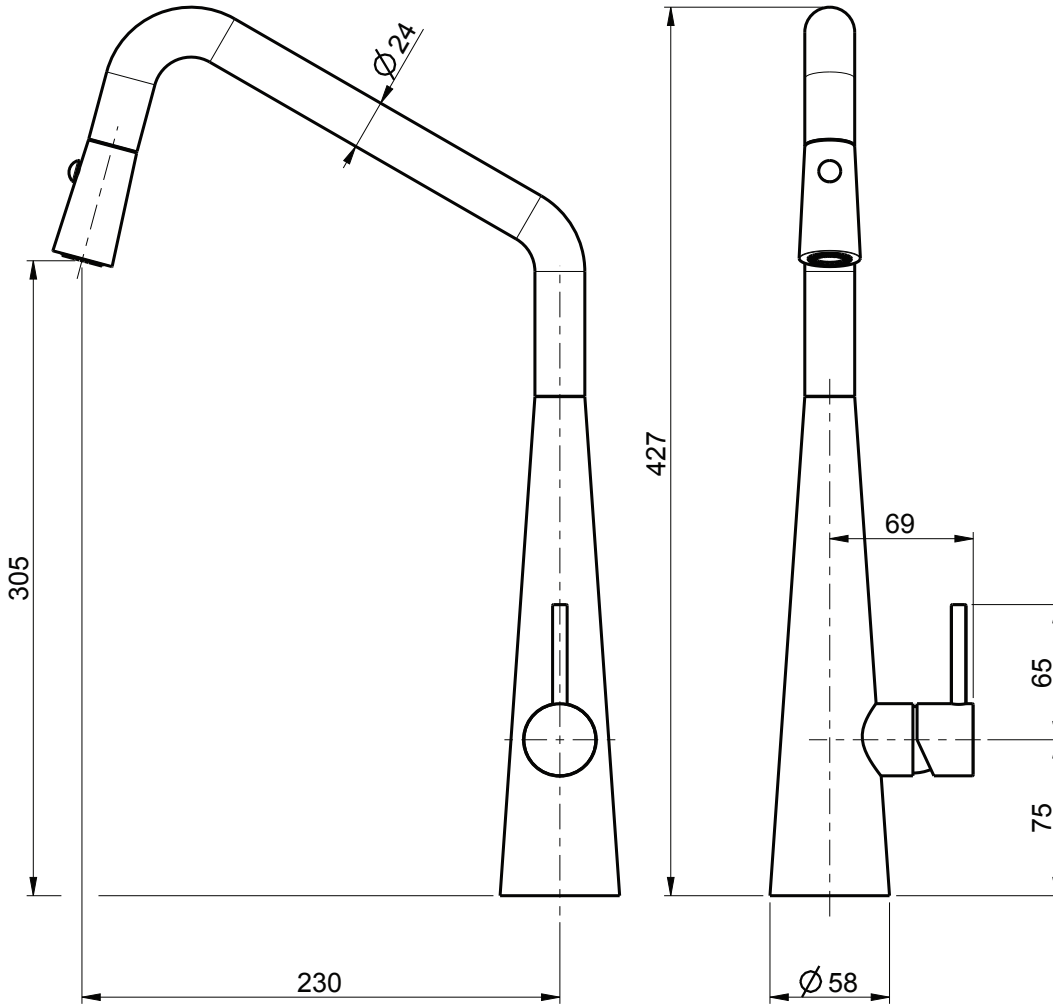

Elias Sink Mixer

PRODUCT CODE: ELI-01RETRACT (9339897003049)

MATERIAL: SOLID BRASS

FINISH: CHROME

WELS RATING: ★★★★★

LITRES PER MINUTE: 5L

WELS TESTED PRESSURE: UP TO 500kpa

CARTRIDGE: 25mm

OPERATING PRESSURE: FROM 150 UP TO 1200kpa

WELS REGISTRATION: T116718

Pull Down Retractable Hose

Twin Spray Technology

Integrated Anti-Scald Safety Feature

www.linsol.com.au

PHONE 1300 546 765 | FAX (02) 4228 0479 | EMAIL INFO@LINSOL.COM.AU