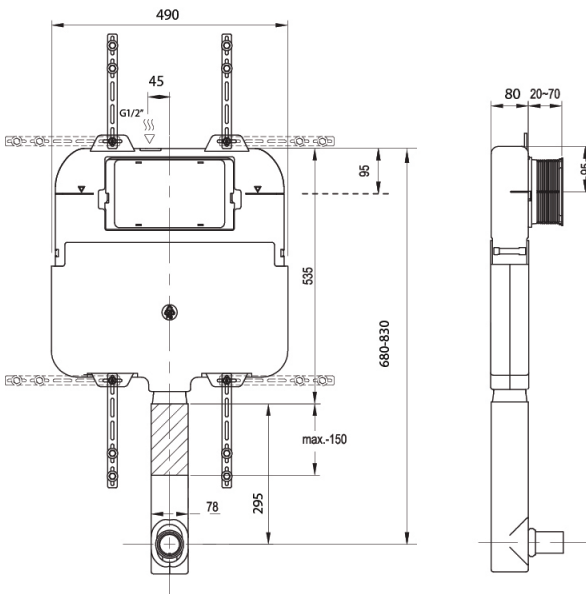

## Slim Concealed Cistern

Product Code: PA110

A 4.5/3 litre dual flush plastic cistern suitable for in-wall and under counter applications. The cistern features a number of contemporary button design options with concealed fixings that can be used for ease of operation and installation. Suitable for use with any PARISI wall faced pan. Refer to cistern options below based on your installation application.

### FEATURES

- WELS 4 star rated, 4.5/3L
- PARISI 15 year warranty
- Cistern can be installed in a standard 90mm metal or timber stud wall application
- Wide range of button options sold separately
- Care button options available
- Guaranteed not to leak when installed by a certified plumber in accordance with installation instructions
- Wall fastening set supplied
- The cistern is adjustable to 6/3 litre dual flush

### SPECIFICATIONS

Material: High density polyethylene  
 Inlet Position: Top left  
 Outlet: 40mm kee seal included (SP.PA0002)  
 Installation: Refer to instructions in packaging  
 Packaging: 1 box: 5kg, 860 x 500 x 110mm  
 Button fixing kit included