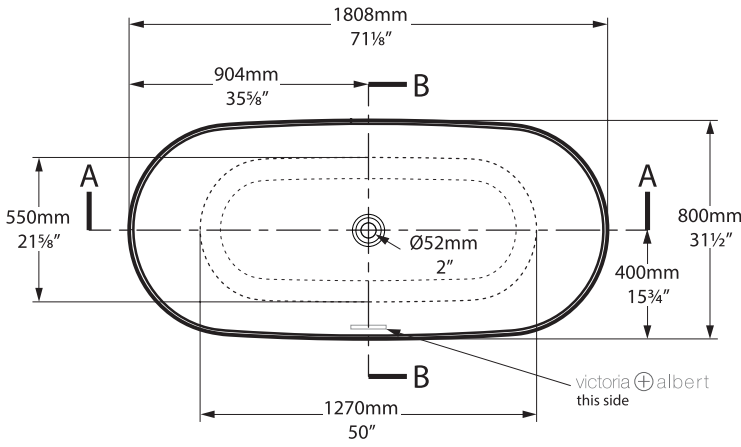

Amalfi 55

Lido

Toulouse

TOU-N-xx-NO

Top view

Front view

Side view

Section BB

Shown with K12 waste kit

Section AA

*All measurements subject to +/-5% tolerance
*Overflow hole not drilled