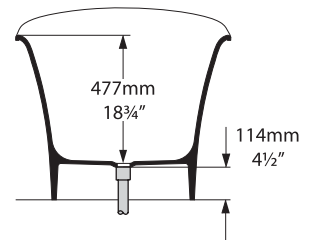

Amalfi 55

Lido

Toulouse

TOU-N-xx-NO

Top view

Front view

Side view

Section BB

Shown with K12 waste kit

Section AA

*All measurements subject to +/-5% tolerance
*Overflow hole not drilled