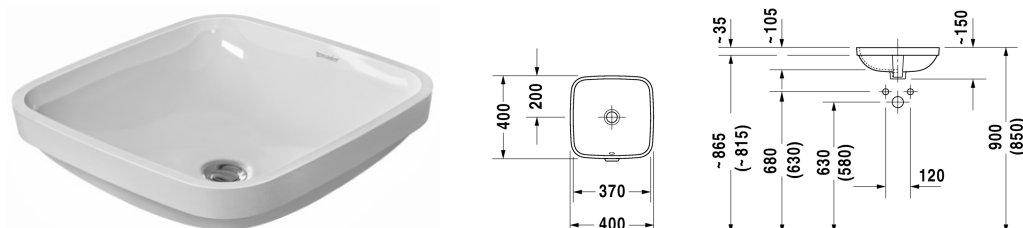

DuraStyle Vanity basin # 0373370000

| < 370 mm > |

Vanity basin	Dimension	Weight	Order number
undercounter basin, with overflow, without tap platform, fixings for installation in wooden consoles included, 370 mm			
Colors			
00 White Alpin			
Variant			
☒	370 x 370 mm	6,200 kg	0373370000
Text for invitation of tenders			
Measurements of undercounter models represent interior measurements			
Sanitary ceramics with the special WonderGliss surface finish will remain clean and attractive-looking for a long time to come. When ordering WonderGliss please add a "1" as eleventh digit to the model number.			
Accessory			
Fixing for stone countertops, (with the exception of # 046651)		0,200 kg	005028
Suitable products			
Vanity unit wall-mounted for undercounter basin f-bonded 1 pull-out compartment, countertop including one cut-out, 1000 x 1000 x 550 mm			KT6895
Vanity unit wall-mounted for undercounter basin f-bonded 1 pull-out compartment, countertop including one cut-out, 1200 x 1200 x 550 mm			KT6896
Vanity unit wall-mounted for undercounter basin f-bonded 2 pull-out compartments, for 1 undercounter basin f-bonded, 1400 x 550 mm	1400 x 550 mm		KT6897 L/R
Vanity unit wall-mounted for undercounter basin f-bonded 2 drawers, upper drawer including cut-out for siphon and siphon cover, countertop including one cut-out, 800 x 550 mm	800 x 550 mm		KT6854
Vanity unit wall-mounted for undercounter basin f-bonded 2 drawers, upper drawer including cut-out for siphon and siphon cover, countertop including one cut-out, 1000 x 550 mm	1000 x 550 mm		KT6855