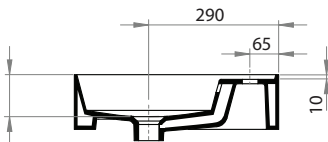

Twenty 80 Full Bowl Wall Basin

Product Code: TC20800/S (NTH), TC20801/S (1TH), TC20803/S (3TH)

The Twenty collection of luxury basins embody sleek and precise styling. Crisp planes, thin walls and a perimeter that elegantly frames the basin tops, combine to present feature pieces that are distinctive while not being bulky. Four configurations are available; full bowl, centre bowl with side shelves, right or left hand bowl with side shelf.

Specifications

Colour / Finish	—	White / Gloss
Material	—	Vitreous China
Bowl Capacity	—	8L to Overflow
Tap Holes	—	0, 1 or 3
Overflow	—	Integral
Waste Outlet	—	32mm Overflow Plug & Waste to be ordered separately (TA3240 or TA4032)
W x D x H	—	810 x 460 x 125mm
Fixings	—	Wall fixing bolts supplied (WFB100)
Warranty	—	10 years