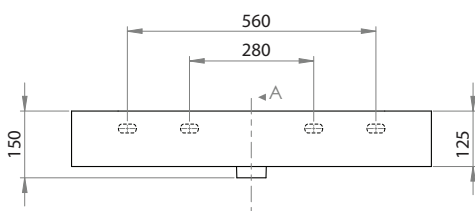

Twenty 80 Full Bowl Wall Basin

Product Code: TC20800/S (NTH), TC20801/S (1TH), TC20803/S (3TH)

The Twenty collection of luxury basins embody sleek and precise styling. Crisp planes, thin walls and a perimeter that elegantly frames the basin tops, combine to present feature pieces that are distinctive while not being bulky. Four configurations are available; full bowl, centre bowl with side shelves, right or left hand bowl with side shelf.

Specifications

Colour / Finish	—	White / Gloss
Material	—	Vitreous China
Bowl Capacity	—	8L to Overflow
Tap Holes	—	0, 1 or 3
Overflow	—	Integral
Waste Outlet	—	32mm Overflow Plug & Waste to be ordered separately (TA3240 or TA4032)
W x D x H	—	810 x 460 x 125mm
Fixings	—	Wall fixing bolts supplied (WFB100)
Warranty	—	10 years