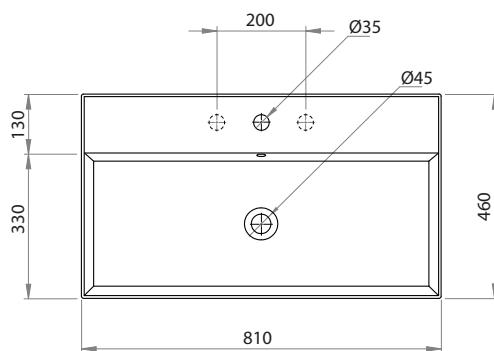

Twenty 80 Full Bowl Wall Basin

Product Code: TC20800/S (NTH), TC20801/S (1TH), TC20803/S (3TH)

The Twenty collection of luxury basins embody sleek and precise styling. Crisp planes, thin walls and a perimeter that elegantly frames the basin tops, combine to present feature pieces that are distinctive while not being bulky. Four configurations are available; full bowl, centre bowl with side shelves, right or left hand bowl with side shelf.

Specifications

Colour / Finish	—	White / Gloss
Material	—	Vitreous China
Bowl Capacity	—	8L to Overflow
Tap Holes	—	0, 1 or 3
Overflow	—	Integral
Waste Outlet	—	32mm Overflow Plug & Waste to be ordered separately (TA3240 or TA4032)
W x D x H	—	810 x 460 x 125mm
Fixings	—	Wall fixing bolts supplied (WFB100)
Warranty	—	10 years