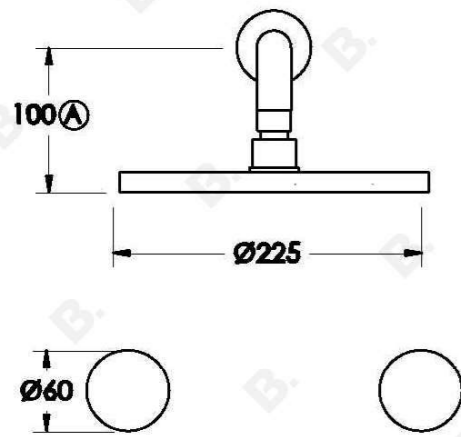

HALO SHOWER SET WITH MARBLE HANDLES

1.9511.00.6.XX

PRODUCT DIMENSIONS:

Front view:

Side view:

Top view: