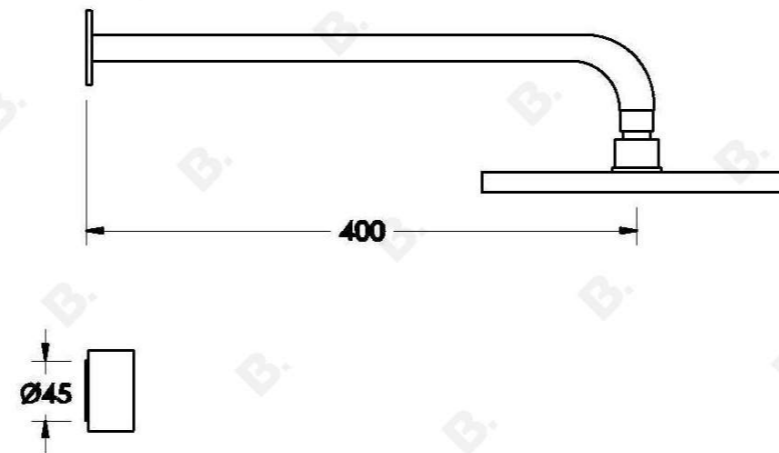

HALO SHOWER SET WITH MARBLE HANDLES

1.9511.00.6.XX

PRODUCT DIMENSIONS:

Front view:

Side view:

Top view: