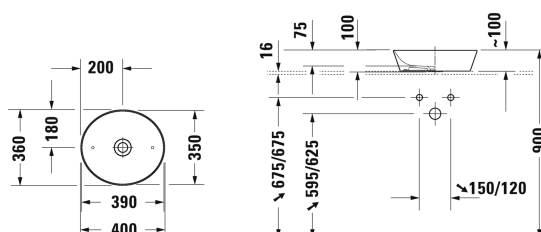

Cape Cod Washbowl # 232840..00

| < 400 mm > |

Washbowl	Dimension	Weight	Order number
without tap platform, without overflow, 400 mm			
Colors			
00 White Alpin 26 White/White Satin Matt 32 White Satin Matt			
Variant			
☒ inside colour White, outside colour White	400 x 360 mm		232840..00
Infobox			
Made from DuraCeram			
Sanitary ceramics with the special WonderGliss surface finish will remain clean and attractive-looking for a long time to come. When ordering WonderGliss please add a "1" as eleventh digit to the model number.			
Accessory			
Slotted waste for washbasins without overflow	50 mm	0.300 kilogram	005024
Design Siphon		1.500 kilogram	005036
Suitable products			
Vanity unit wall-mounted 1 pull-out compartment, countertop including one cut-out, for 1 above counter basin central, 800 x 550 mm	800 x 550 mm		KT6694
Vanity unit wall-mounted 1 pull-out compartment, countertop including one cut-out, for 1 above counter basin central, 1000 x 550 mm	1000 x 550 mm		KT6695
Vanity unit wall-mounted 1 pull-out compartment, countertop including one cut-out, for 1 above counter basin central, 1200 x 550 mm	1200 x 550 mm		KT6696
Vanity unit wall-mounted 2 pull-out compartments, 1 countertop with one cut-out or two cut-outs, for 1 or 2 above counter basins, 1400 x 550 mm	1400 x 550 mm		KT6697 B/L/R
Vanity unit wall-mounted 2 drawers, upper drawer including cut-out for siphon and siphon cover, countertop including one cut-out, for 1 above counter basin central, 800 x 550 mm	800 x 550 mm		KT6654