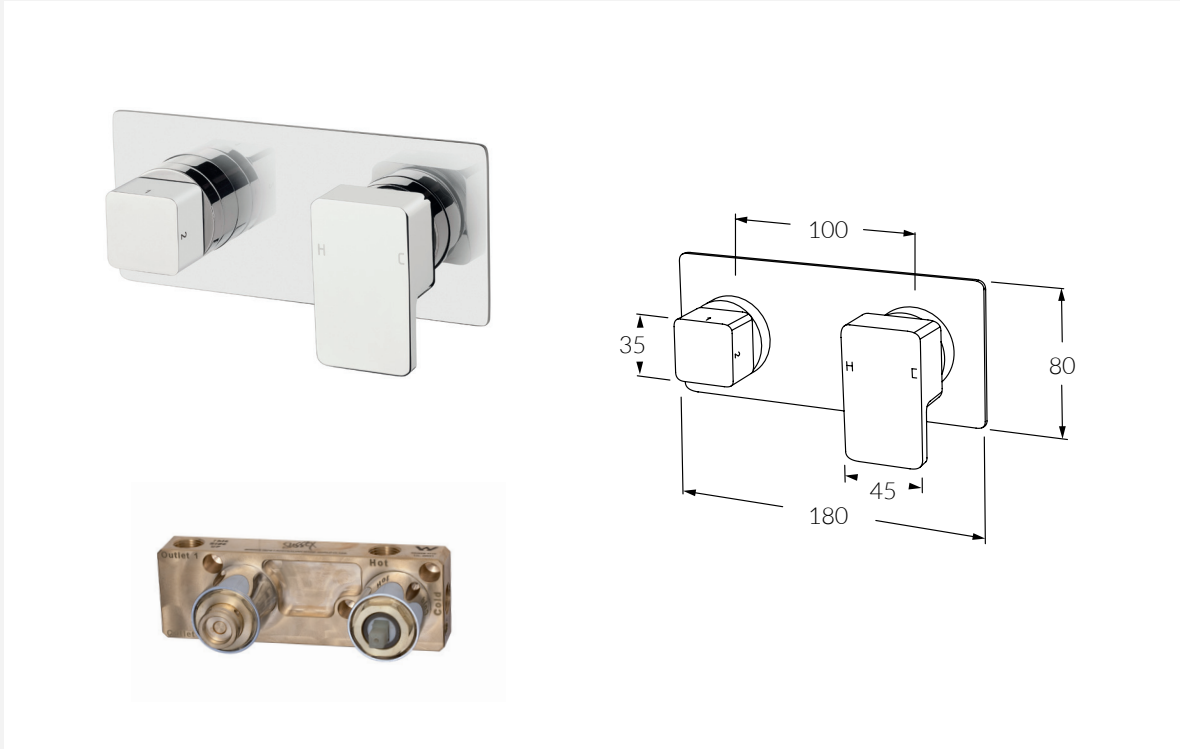

INFORMATION SHEET

Suba Lever Mixer Diverter System RH

Product code: BLMDSRH Available options:  
 BLMDSRH Right hand operation  
 BLMDSLH Left hand operation

FEATURING THE SUSSEX MASTERFIT

A new innovative all-in-one plumbing unit that simplifies the installation process of mixer and outlet combinations.

- Made in Australia from high quality solid brass
- Precision engineered to Australian Standards
- Significant savings in Cost, Labour and Time
- Easy to install
- Mixers, outlets and backplates fit perfectly every time
- Standards 1/2" BSP connections for plumbing fittings
- Mixer cartridges fully serviceable after installation
- Generous tolerance for wall cover thicknesses